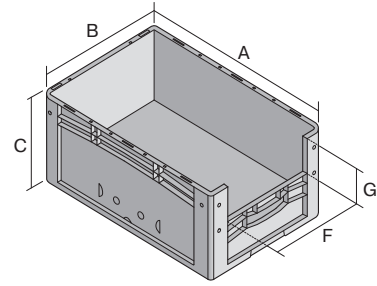

European size stacking containers XL, with short side pick opening

XL64174 | Data sheet

Pos. Dimensions, tolerances as specified in DIN 16901

Pos.	Dimensions, tolerances as specified in DIN 16901	
A	Outside length top	600 mm
B	Outside width top	400 mm
C	Height	170 mm
F	Width of view and pick opening	274 mm
G	Height of view and pick opening	81 mm

Product features	*Load capacity as specified in EN 13117
Weight	1.57 kg
*Stacking load	250 kg
*Load capacity	15 kg
Volume	31 litres
Warranty	5 year BITO QUALITY
ESD	ESD version upon request
Temperature range	-20°C to +90°C
Food safety	✓
Material	PP
Stock item	✓
Pcs/pack	1
colour	blue
Ref. no.	43-14986

Other colours / special colours on request

Dimensions, tolerances as specified in DIN 16901	
Outside length top	600 mm
Outside width top	400 mm
Height	170 mm
Inside length top	568 mm
Inside width top	368 mm
Inside height	166 mm
Pick opening W x H	274 x 81 mm

Information & Service
www.bito.com

BITO
 LAGERTECHNIK

European size stacking containers XL, with short side pick opening **XL64174** | Accessories

Labels
suited for BITOBOX XL and KLT with a height of at least 170 mm
W 210 x H 74 mm
43-14557