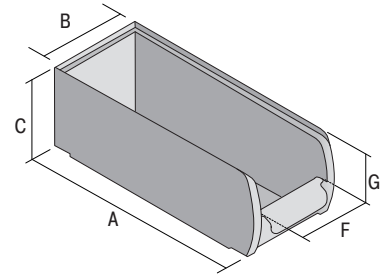

C-item bins CTB, polypropylene (PP), dove blue

CTB31514 | Data sheet

Pos. Dimensions, tolerances as specified in DIN 16901

Pos.	Dimensions, tolerances as specified in DIN 16901	
A	Outside length top	300 mm
B	Outside width top	156 mm
C	Height	140 mm

Product features

Weight	0.49 kg
*Stacking load	100 kg
*Load capacity	15 kg
Volume	4.1 litres
Warranty	5 year BITO QUALITY
ESD	No
Temperature range	-20°C to +80°C
Food safety	✓
Material	PP
Stock item	✓
Pcs/pack	12
colour	dove blue
Ref. no.	53-31315

* Load capacity data according to EN 13117 refer to an ambient temperature of 23 °C.

Dimensions, tolerances as specified in DIN 16901

Outside length top	300 mm
Outside width top	156 mm
Height	140 mm
Inside length top	250 mm
Inside width top	127 mm
Inside height	129 mm