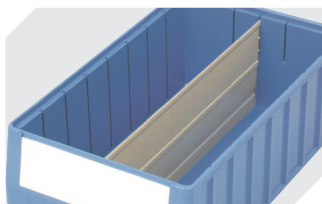

Longitudinal dividers
for storage and handling bins RK
3-1077