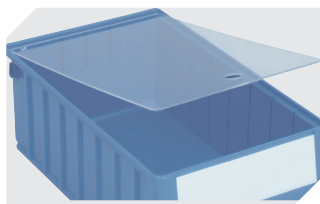

# Storage and handling bins RK RK6209 | Data sheet

Pos. Dimensions, tolerances as specified in DIN 16901

A	Outside length top	600 mm
B	Outside width top	234 mm
C	Height	90 mm

Product features	*Load capacity as specified in EN 13117
Weight	0.80 kg
*Stacking load	30 kg
*Load capacity	10 kg
Volume	9.4 litres
Warranty	5 year BITO QUALITY
ESD	ESD version upon request
Temperature range	-20°C to +80°C
Food safety	✓
Material	PP
Stock item	✓
Pcs/pack	8
colour	dove blue
Ref. no.	3-1443

# Storage and handling bins RK

## RK6209 | Accessories

**Label covers**  
for storage and handling bins RK  
L 192 x W 40 mm  
**3-1067**

**Longitudinal dividers**  
for storage and handling bins RK  
**3-1077**

**Dust covers**  
for storage and handling bins RK  
L 561 x W 223 mm  
**3-1133**