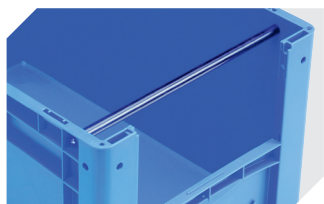

Information & Service
www.bito.com

BITO
 LAGERTECHNIK

European size stacking containers XL, with short side pick opening XL43224 | Accessories

Labels
suited for BITOBOX XL and KLT with a height of at least 170 mm
W 210 x H 74 mm
43-14557

Transport dollies
polypropylene wheels
L 620 x W 420 mm
43-1491

Insertable windows
for European size stacking containers XL
43-18584

Label covers
for European size stacking containers XL
and small parts containers KLT
W 209 x H 67 mm
9-20053

Drop-on lids
for European size stacking containers XL
L 400 x W 300 mm
43-20303

Grip closures
for European size stacking containers XL
with a height of 170, 220 and 270 mm
43-31450

Handles
for European size stacking containers XL
for European size stacking containers BN
L 267 mm
43-9409