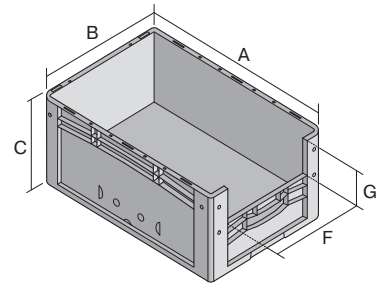

European size stacking containers XL, with short side pick opening

XL43224 | Data sheet

Pos. Dimensions, tolerances as specified in DIN 16901

Pos.	Dimensions, tolerances as specified in DIN 16901	
A	Outside length top	400 mm
B	Outside width top	300 mm
C	Height	220 mm
F	Width of view and pick opening	212 mm
G	Height of view and pick opening	106 mm

Product features	*Load capacity as specified in EN 13117
Weight	1.10 kg
*Stacking load	200 kg
*Load capacity	20 kg
Volume	19 litres
Warranty	5 year BITO QUALITY
ESD	ESD version upon request
Temperature range	-20°C to +80°C
Food safety	✓
Material	PP
Stock item	✓
Pcs/pack	1
colour	blue
Ref. no.	43-14982

Other colours / special colours on request

Dimensions, tolerances as specified in DIN 16901	
Outside length top	400 mm
Outside width top	300 mm
Height	220 mm
Inside length top	368 mm
Inside width top	268 mm
Inside height	217 mm
Pick opening W x H	212 x 106 mm

Information & Service
www.bito.com

BITO
 LAGERTECHNIK

European size stacking containers XL, with short side pick opening XL43224 | Accessories

Labels
suited for BITOBOX XL and KLT with a height of at least 170 mm
W 210 x H 74 mm
43-14557