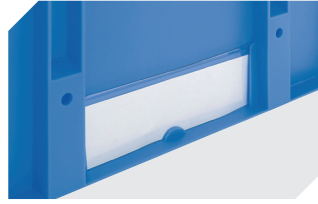

Information & Service
www.bito.com

BITO
 LAGERTECHNIK

European size stacking containers XL, with short side pick opening **XL64324** | Accessories

Labels
suited for BITOBOX XL and KLT with a height of at least 170 mm
W 210 x H 74 mm
43-14557

Insertable windows
for European size stacking containers XL
43-18587

Label covers
for European size stacking containers XL and small parts containers KLT
W 209 x H 67 mm
9-20053

Drop-on lids
for European size stacking containers XL
L 600 x W 400 mm
43-20301