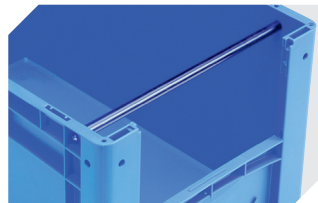

Information & Service
www.bito.com

BITO
 LAGERTECHNIK

European size stacking containers XL, with short side pick opening **XL64324** | Accessories

Labels
suited for BITOBOX XL and KLT with a height of at least 170 mm
W 210 x H 74 mm
43-14557

Insertable windows
for European size stacking containers XL
43-18587

Label covers
for European size stacking containers XL and small parts containers KLT
W 209 x H 67 mm
9-20053

Drop-on lids
for European size stacking containers XL
L 600 x W 400 mm
43-20301

Grip closures
for European size stacking containers XL with a height of 320 and 420 mm
43-31448

Handles
for European size stacking containers XL
for European size stacking containers BN
L 267 mm
43-9408