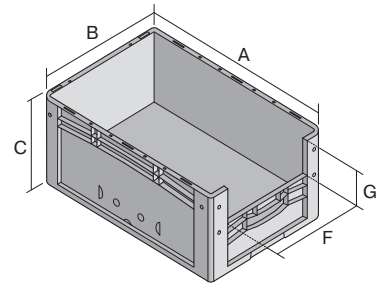

European size stacking containers XL, with short side pick opening

XL64324 | Data sheet

Pos. Dimensions, tolerances as specified in DIN 16901

Pos.	Dimensions, tolerances as specified in DIN 16901	
A	Outside length top	600 mm
B	Outside width top	400 mm
C	Height	320 mm
F	Width of view and pick opening	274 mm
G	Height of view and pick opening	156 mm

Product features	*Load capacity as specified in EN 13117
Weight	2.35 kg
*Stacking load	250 kg
*Load capacity	20 kg
Volume	62 litres
Warranty	5 year BITO QUALITY
ESD	ESD version upon request
Temperature range	-20°C to +90°C
Food safety	✓
Material	PP
Stock item	✓
Pcs/pack	1
colour	red
Ref. no.	43-14991

Other colours / special colours on request

Dimensions, tolerances as specified in DIN 16901	
Outside length top	600 mm
Outside width top	400 mm
Height	320 mm
Inside length top	568 mm
Inside width top	368 mm
Inside height	316 mm
Pick opening W x H	274 x 156 mm

Information & Service
www.bito.com

BITO
 LAGERTECHNIK

European size stacking containers XL, with short side pick opening **XL64324** | Accessories

Labels
suited for BITOBOX XL and KLT with a height of at least 170 mm
W 210 x H 74 mm
43-14557