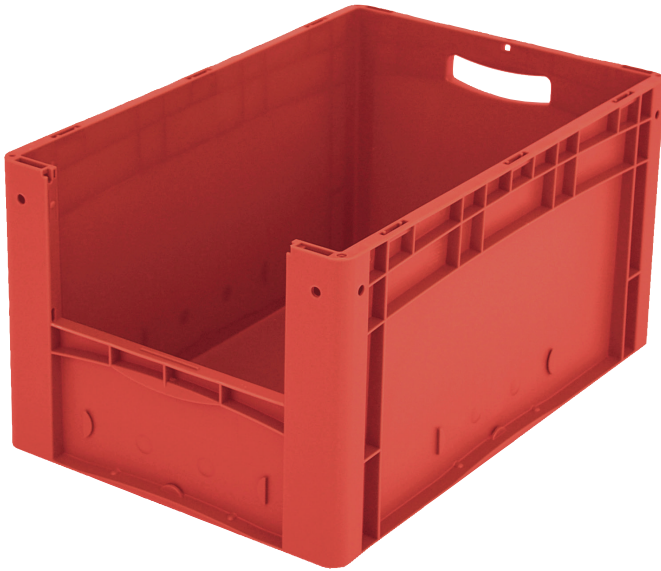

European size stacking containers XL, with short side pick opening

XL64324 | Data sheet

Pos. Dimensions, tolerances as specified in DIN 16901

Pos.	Dimensions, tolerances as specified in DIN 16901	
A	Outside length top	600 mm
B	Outside width top	400 mm
C	Height	320 mm
F	Width of view and pick opening	274 mm
G	Height of view and pick opening	156 mm

Product features	*Load capacity as specified in EN 13117
Weight	2.35 kg
*Stacking load	250 kg
*Load capacity	20 kg
Volume	62 litres
Warranty	5 year BITO QUALITY
ESD	ESD version upon request
Temperature range	-20°C to +90°C
Food safety	✓
Material	PP
Stock item	✓
Pcs/pack	1
colour	red
Ref. no.	43-14991

Other colours / special colours on request

Dimensions, tolerances as specified in DIN 16901	
Outside length top	600 mm
Outside width top	400 mm
Height	320 mm
Inside length top	568 mm
Inside width top	368 mm
Inside height	316 mm
Pick opening W x H	274 x 156 mm

Information & Service
www.bito.com

BITO
 LAGERTECHNIK

European size stacking containers XL, with short side pick opening **XL64324** | Accessories

Labels
suited for BITOBOX XL and KLT with a height of at least 170 mm
W 210 x H 74 mm
43-14557