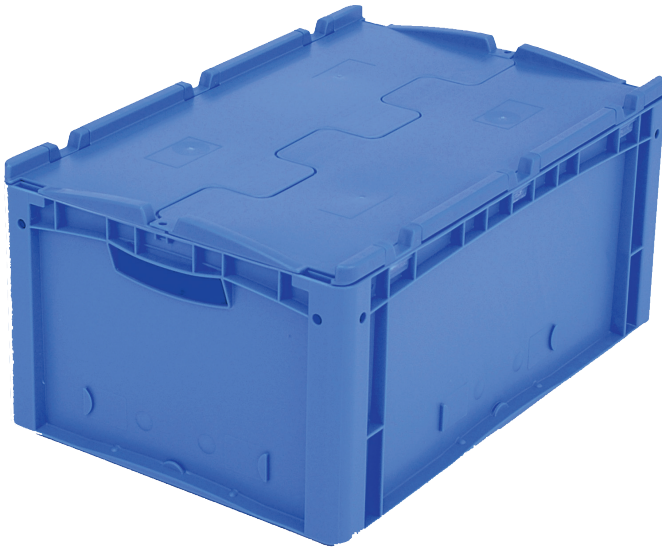

European size stacking containers XL, with hinged two-part lid

XLD64271 | Data sheet

Pos. Dimensions, tolerances as specified in DIN 16901

Pos.	Dimensions, tolerances as specified in DIN 16901	
A	Outside length top	600 mm
B	Outside width top	400 mm
C	Height	288 mm

Product features

Weight	3.09 kg
*Stacking load	300 kg
*Load capacity	15 kg
Volume	53 litres
Warranty	5 year BITO QUALITY
ESD	ESD version upon request
Temperature range	-20°C to +80°C
Food safety	✓
Material	PP
Stock item	✓
Pcs/pack	1
colour	blue
Ref. no.	43-18495

* Load capacity data according to EN 13117 refer to an ambient temperature of 23 °C.

Dimensions, tolerances as specified in DIN 16901

Outside length top	600 mm
Outside width top	400 mm
Height	288 mm
Inside length top	568 mm
Inside width top	368 mm
Inside length base	559 mm
Inside width base	359 mm
Inside height	266 mm