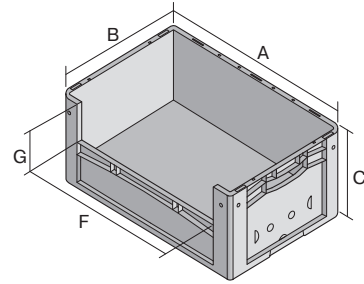

# European size stacking containers XL, with long side pick opening

## XL86326 | Data sheet

Pos. Dimensions, tolerances as specified in DIN 16901

Pos.	Dimensions, tolerances as specified in DIN 16901	
A	Outside length top	800 mm
B	Outside width top	600 mm
C	Height	320 mm
F	Width of view and pick opening	459 mm
G	Height of view and pick opening	153 mm

### Product features

Weight	5.66 kg
*Stacking load	800 kg
*Load capacity	60 kg
Volume	128 litres
Warranty	5 year BITO QUALITY
ESD	ESD version upon request
Temperature range	-20°C to +80°C
Food safety	✓
Material	PP
Stock item	-
Pcs/pack	1
colour	blue
Ref. no.	43-22614

### Dimensions, tolerances as specified in DIN 16901

Outside length top	800 mm
Outside width top	600 mm
Height	320 mm
Inside length top	762 mm
Inside width top	562 mm
Inside height	315 mm
Pick opening W x H	459 x 153 mm