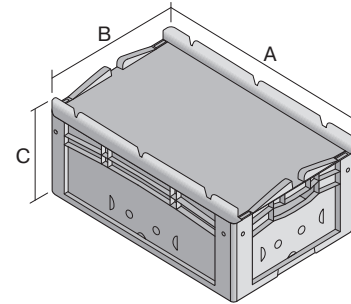

European size stacking containers XL, hinged on one side and closed with 2 snap locks on the other side

**XL43271ASDV** | Data sheet

Pos. Dimensions, tolerances as specified in DIN 16901

Pos.	Dimensions, tolerances as specified in DIN 16901	
A	Outside length top	400 mm
B	Outside width top	300 mm
C	Height	288 mm

Product features

Weight	1.92 kg
*Stacking load	250 kg
*Load capacity	30 kg
Volume	24 litres
Warranty	5 year BITO QUALITY
ESD	ESD version upon request
Temperature range	-20°C to +80°C
Food safety	✓
Material	PP
Stock item	✓
Pcs/pack	1
colour	red
Ref. no.	43-22270

\* Load capacity data according to EN 13117 refer to an ambient temperature of 23 °C.

Dimensions, tolerances as specified in DIN 16901

Outside length top	400 mm
Outside width top	300 mm
Height	288 mm
Inside length top	368 mm
Inside width top	268 mm
Inside length base	359 mm
Inside width base	259 mm
Inside height	267 mm

Printed message

Pad printing area on short side (front)	90 x 180 mm
Pad printing area on short side (rear)	90 x 180 mm
Pad printing area on long side	90 x 230 mm
Hot foil printing area on short side (front)	90 x 180 mm
Hot foil printing area on short side (rear)	90 x 180 mm
Hot foil printing area on long side	90 x 230 mm
Injection mold printing area on long side	25 x 130 mm