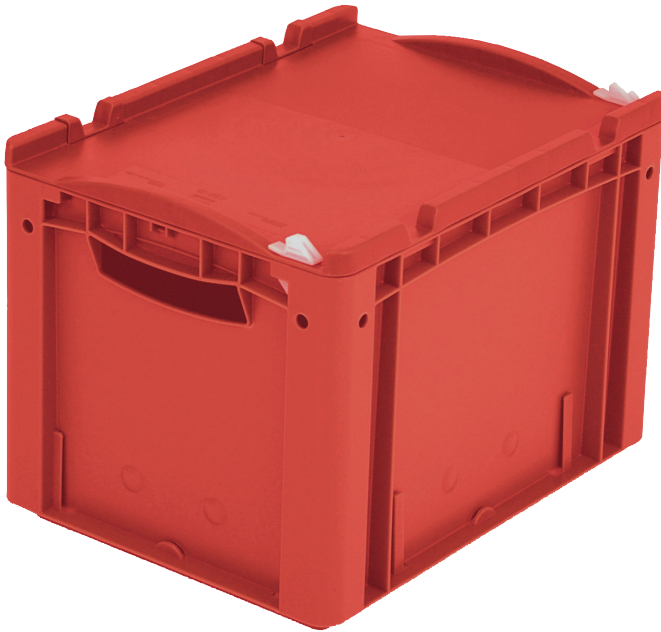

European size stacking containers XL, hinged on one side and closed with 2 snap locks on the other side

**XL43271ASDV** | Data sheet

Pos. Dimensions, tolerances as specified in DIN 16901

Pos.	Dimensions, tolerances as specified in DIN 16901	
A	Outside length top	400 mm
B	Outside width top	300 mm
C	Height	288 mm

Product features

Weight	1.92 kg
*Stacking load	250 kg
*Load capacity	30 kg
Volume	24 litres
Warranty	5 year BITO QUALITY
ESD	ESD version upon request
Temperature range	-20°C to +80°C
Food safety	✓
Material	PP
Stock item	✓
Pcs/pack	1
colour	red
Ref. no.	43-22270

\* Load capacity data according to EN 13117 refer to an ambient temperature of 23 °C.

Dimensions, tolerances as specified in DIN 16901

Outside length top	400 mm
Outside width top	300 mm
Height	288 mm
Inside length top	368 mm
Inside width top	268 mm
Inside length base	359 mm
Inside width base	259 mm
Inside height	267 mm