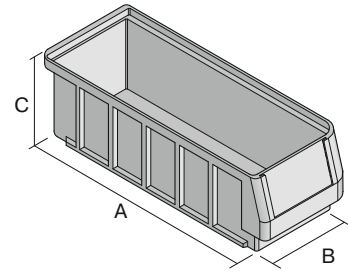

# Storage and handling bins RK RK4209 | Data sheet

Pos. Dimensions, Tolerances as specified in DIN 16901

A	Outside length top	400 mm
B	Outside width top	234 mm
C	Height	90 mm

Features	*Load capacity as specified in EN 13117
Proper weight	0.53 kg
*Stacking load	20 kg
*Load capacity	6 kg
Volume	6.0 Litres
Warranty	5 year BITO QUALITY
ESD	ESD version upon request
Temperature range	-20°C to +90°C
Food safety	✓
Material	PP
Stock item	✓
Pcs/pack	8
Colour	dove blue
Ref. no.	3-1437

Other colours / special colours on request

Dimensions, Tolerances as specified in DIN 16901	
Outside length top	400 mm
Outside width top	234 mm
Height	90 mm
Inside length top	356 mm
Inside width top	211 mm
Inside length base	354 mm
Inside width base	208 mm
Inside height	80 mm