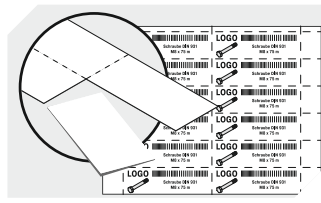

# Storage and handling bins RK RK4209 | Data sheet

Pos. Dimensions, Tolerances as specified in DIN 16901

A	Outside length top	400 mm
B	Outside width top	234 mm
C	Height	90 mm

Features	*Load capacity as specified in EN 13117
Proper weight	0.53 kg
*Stacking load	20 kg
*Load capacity	6 kg
Volume	6.0 Litres
Warranty	5 year BITO QUALITY
ESD	ESD version upon request
Temperature range	-20°C to +90°C
Food safety	✓
Material	PP
Stock item	✓
Pcs/pack	8
Colour	dove blue
Ref. no.	3-1437

Other colours / special colours on request

Dimensions, Tolerances as specified in DIN 16901	
Outside length top	400 mm
Outside width top	234 mm
Height	90 mm
Inside length top	356 mm
Inside width top	211 mm
Inside length base	354 mm
Inside width base	208 mm
Inside height	80 mm

## RK4209 | Accessories

**Label covers**  
for storage and handling bins RK  
L 192 x W 40 mm  
**3-1067**

**Longitudinal dividers**  
for storage and handling bins RK  
**3-1077**

**Dust covers**  
for storage and handling bins RK  
L 363 x W 223 mm  
**3-1129**

**Carry/safety handle**  
for storage and handling bins RK  
**3-1515**

**Cross dividers**  
for storage and handling bins RK  
**3-1590**

**Labels**  
Printable label sheets  
W 192 x H 39 mm  
**46-20771**