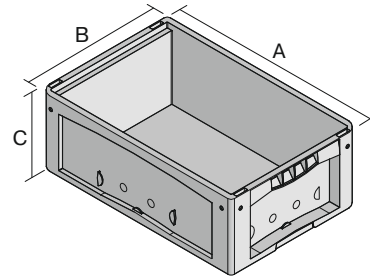

Small parts containers KLT with ribbed base

KLT43270R | Data sheet

Pos. Dimensions, Tolerances as specified in DIN 16901

A	Outside length top	400 mm
B	Outside width top	300 mm
C	Height	270 mm

Features	*Load capacity as specified in EN 13117
Proper weight	1.69 kg
*Stacking load	300 kg
*Load capacity	50 kg
Volume	20 Litres
Warranty	5 year BITO QUALITY
ESD	ESD version upon request
Temperature range	-20°C to +90°C
Food safety	✓
Material	PP
Stock item	-
Pcs/pack	1
Colour	turquoise
Ref. no.	9-16802

Dimensions, Tolerances as specified in DIN 16901	
Outside length top	400 mm
Outside width top	300 mm
Height	270 mm
Inside length top	341 mm
Inside width top	268 mm
Inside height	250 mm

Other colours / special colours on request

Information & Service
www.bitocom

BITO
 STORAGE
 SYSTEMS

Small parts containers KLT with ribbed base KLT43270R | Accessories

Locking systems BS
for small parts containers KLT
7-14434

Labels
W 210 x H 74 mm
43-14557

Transport dolly
polypropylene wheels
L 620 x W 420 mm
43-1491

Slot-in divider strips
Material thickness 5 mm
L 1150 x H 180 mm
7-15509

Slot-in divider strips
Material thickness 5 mm
L 1150 x H 50 mm
43-18417