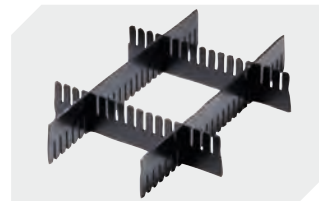

Small parts containers KLT with ribbed base

KLT43270R | Data sheet

Pos. Dimensions, Tolerances as specified in DIN 16901

A	Outside length top	400 mm
B	Outside width top	300 mm
C	Height	270 mm

Features	*Load capacity as specified in EN 13117
Proper weight	1.69 kg
*Stacking load	300 kg
*Load capacity	50 kg
Volume	20 Litres
Warranty	5 year BITO QUALITY
ESD	ESD version upon request
Temperature range	-20°C to +90°C
Food safety	✓
Material	PP
Stock item	-
Pcs/pack	1
Colour	turquoise
Ref. no.	9-16802

Information & Service
www.bitocom

BITO
 STORAGE
 SYSTEMS

Small parts containers KLT with ribbed base KLT43270R | Accessories

Locking systems BS
for small parts containers KLT
7-14434

Labels
W 210 x H 74 mm
43-14557

Transport dolly
polypropylene wheels
L 620 x W 420 mm
43-1491

Slot-in divider strips
Material thickness 5 mm
L 1150 x H 180 mm
7-15509

Slot-in divider strips
Material thickness 5 mm
L 1150 x H 50 mm
43-18417

Slot-in divider strips
Material thickness 5 mm
L 1150 x H 80 mm
43-18418

Slot-in divider strips
Material thickness 10 mm
L 950 x H 55 mm
43-18419

Slot-in divider strips
Material thickness 10 mm
L 950 x H 120 mm
43-18420