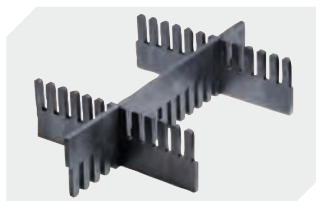

Information & Service
www.bitocom

BITO
 STORAGE
 SYSTEMS

Small parts containers KLT with ribbed base KLT43270R | Accessories

Locking systems BS
for small parts containers KLT
7-14434

Labels
W 210 x H 74 mm
43-14557

Transport dolly
polypropylene wheels
L 620 x W 420 mm
43-1491

Slot-in divider strips
Material thickness 5 mm
L 1150 x H 180 mm
7-15509

Slot-in divider strips
Material thickness 5 mm
L 1150 x H 50 mm
43-18417

Slot-in divider strips
Material thickness 5 mm
L 1150 x H 80 mm
43-18418

Slot-in divider strips
Material thickness 10 mm
L 950 x H 55 mm
43-18419

Slot-in divider strips
Material thickness 10 mm
L 950 x H 120 mm
43-18420