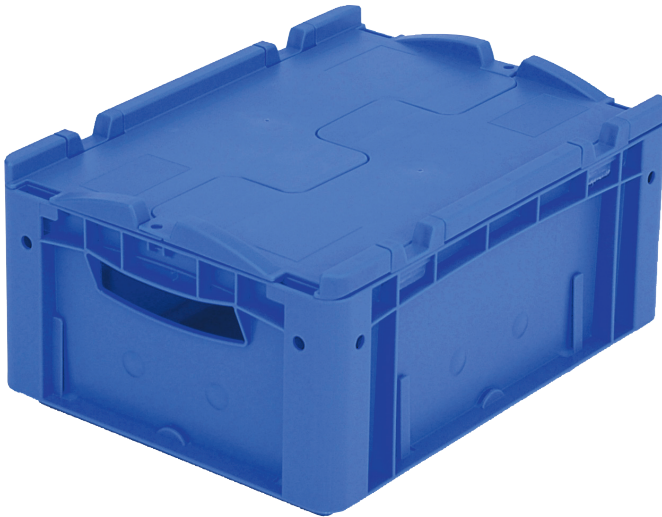

# European size stacking containers XL, with hinged two-part lid

## XLD43171 | Data sheet

Pos. Dimensions, tolerances as specified in DIN 16901

Pos.	Dimensions, tolerances as specified in DIN 16901	
A	Outside length top	400 mm
B	Outside width top	300 mm
C	Height	188 mm

### Product features

Weight	1.51 kg
*Stacking load	250 kg
*Load capacity	30 kg
Volume	15 litres
Warranty	5 year BITO QUALITY
ESD	ESD version upon request
Temperature range	-20°C to +80°C
Food safety	✓
Material	PP
Stock item	✓
Pcs/pack	1
colour	blue
Ref. no.	43-18517