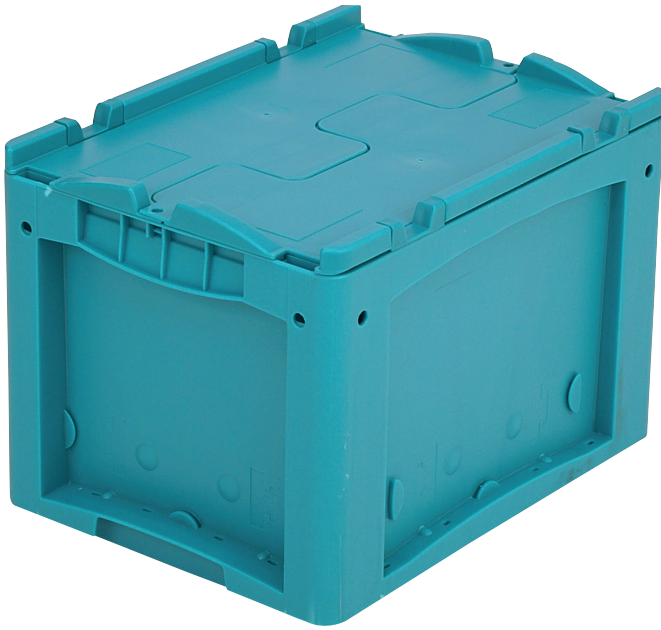

Small parts containers KLT with ribbed base, with hinged two-part lid

KLTD43270R | Data sheet

Pos. Dimensions, tolerances as specified in DIN 16901

Pos.	Dimensions, tolerances as specified in DIN 16901	
A	Outside length top	400 mm
B	Outside width top	300 mm
C	Height	288 mm

Product features

Weight	2.17 kg
*Stacking load	300 kg
*Load capacity	50 kg
Volume	20 litres
Warranty	5 year BITO QUALITY
ESD	ESD version upon request
Temperature range	-20°C to +80°C
Food safety	✓
Material	PP
Stock item	✓
Pcs/pack	1
colour	turquoise
Ref. no.	9-16804

* Load capacity data according to EN 13117 refer to an ambient temperature of 23 °C.

Dimensions, tolerances as specified in DIN 16901

Outside length top	400 mm
Outside width top	300 mm
Height	288 mm
Inside length top	341 mm
Inside width top	268 mm
Inside height	250 mm

Information & Service
www.bito.com

BITO
 STORAGE
 SYSTEMS

Small parts containers KLT with ribbed base, with hinged two-part lid

KLTD43270R | Accessories

Labels

suited for BITOBOX XL and KLT with a height of at least 170 mm