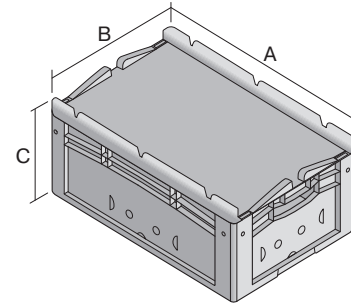

European size stacking containers XL, hinged on one side and closed with 2 snap-on fixtures on the other side

## XL64121ASDV | Data sheet

Pos. Dimensions, tolerances as specified in DIN 16901

|   |                    |        |
|---|--------------------|--------|
| A | Outside length top | 600 mm |
| B | Outside width top  | 400 mm |
| C | Height             | 138 mm |

| Product features  | *Load capacity as specified in EN 13117 |
|-------------------|---|
| Weight            | 2.48 kg                                 |
| *Stacking load    | 300 kg                                  |
| *Load capacity    | 15 kg                                   |
| Volume            | 20 litres                               |
| Warranty          | 5 year BITO QUALITY                     |
| ESD               | ESD version upon request                |
| Temperature range | -20°C to +90°C                          |
| Food safety       | ✓                                       |
| Material          | PP                                      |
| Stock item        | ✓                                       |
| Pcs/pack          | 1                                       |
| colour            | blue                                    |
| Ref. no.          | 43-22252                                |