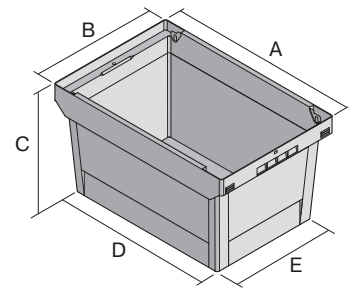

Multi-purpose containers MB, with short side pick opening

MB64274 | Data sheet

Pos. Dimensions, tolerances as specified in DIN 16901

Pos.	Dimensions, tolerances as specified in DIN 16901	
A	Outside length top	600 mm
B	Outside width top	400 mm
C	Height	273 mm
D	Base length outside	505 mm
E	Base width outside	335 mm
F	Width of view and pick opening	270 mm
G	Height of view and pick opening	139 mm

Product features	*Load capacity as specified in EN 13117
Weight	2.06 kg
*Load capacity	30 kg
Volume	47 litres
ESD	No
Food safety	-
Material	PP
Stock item	✓
Pcs/pack	1
colour	dove blue
Ref. no.	6-11085

Other colours / special colours on request

Dimensions, tolerances as specified in DIN 16901	
Outside length top	600 mm
Outside width top	400 mm
Height	273 mm
Inside length top	540 mm
Inside width top	371 mm
Inside length base	498 mm
Inside width base	329 mm
Pick opening W x H	270 x 139 mm

Information & Service
www.bito.com

BITO
 STORAGE
 SYSTEMS

Multi-purpose containers MB, with short side pick opening

MB64274 | Accessories

Transport dollies

for multi-purpose containers sized

600 x 400 mm

L 620 x W 420 mm