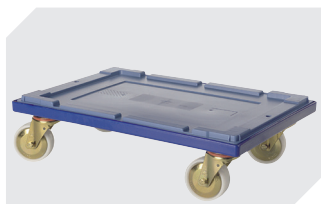

Product features	*Load capacity as specified in EN 13117
Weight	2.06 kg
*Load capacity	30 kg
Volume	47 litres
ESD	No
Food safety	-
Material	PP
Stock item	✓
Pcs/pack	1
colour	dove blue
Ref. no.	6-11085

Other colours / special colours on request

Dimensions, tolerances as specified in DIN 16901	
Outside length top	600 mm
Outside width top	400 mm
Height	273 mm
Inside length top	540 mm
Inside width top	371 mm
Inside length base	498 mm
Inside width base	329 mm
Pick opening W x H	270 x 139 mm

Information & Service
www.bito.com

BITO
 STORAGE
 SYSTEMS

Multi-purpose containers MB, with short side pick opening

MB64274 | Accessories

Transport dollies

for multi-purpose containers sized

600 x 400 mm

L 620 x W 420 mm