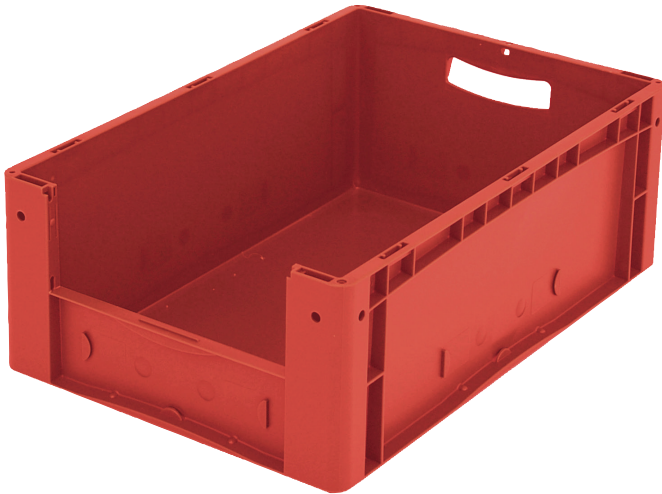

European size stacking containers XL, with short side pick opening

XL64224 | Data sheet

Pos. Dimensions, tolerances as specified in DIN 16901

Pos.	Dimensions, tolerances as specified in DIN 16901	
A	Outside length top	600 mm
B	Outside width top	400 mm
C	Height	220 mm
F	Width of view and pick opening	274 mm
G	Height of view and pick opening	106 mm

Product features	*Load capacity as specified in EN 13117
Weight	1.80 kg
*Stacking load	250 kg
*Load capacity	15 kg
Volume	41 litres
Warranty	5 year BITO QUALITY
ESD	ESD version upon request
Temperature range	-20°C to +80°C
Food safety	✓
Material	PP
Stock item	✓
Pcs/pack	1
colour	red
Ref. no.	43-14987

Other colours / special colours on request

Dimensions, tolerances as specified in DIN 16901	
Outside length top	600 mm
Outside width top	400 mm
Height	220 mm
Inside length top	568 mm
Inside width top	368 mm
Inside height	216 mm
Pick opening W x H	274 x 106 mm

Information & Service
www.bito.com

BITO
 LAGERTECHNIK

European size stacking containers XL, with short side pick opening **XL64224** | Accessories

Labels
suited for BITOBOX XL and KLT with a height of at least 170 mm
W 210 x H 74 mm
43-14557