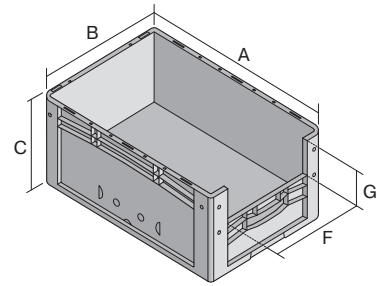

European size stacking containers XL, with short side pick opening

XL64224 | Data sheet

Pos. Dimensions, tolerances as specified in DIN 16901

Pos.	Dimensions, tolerances as specified in DIN 16901	
A	Outside length top	600 mm
B	Outside width top	400 mm
C	Height	220 mm
F	Width of view and pick opening	274 mm
G	Height of view and pick opening	106 mm

Product features	*Load capacity as specified in EN 13117
Weight	1.80 kg
*Stacking load	250 kg
*Load capacity	15 kg
Volume	41 litres
Warranty	5 year BITO QUALITY
ESD	ESD version upon request
Temperature range	-20°C to +80°C
Food safety	✓
Material	PP
Stock item	✓
Pcs/pack	1
colour	red
Ref. no.	43-14987

Other colours / special colours on request

Dimensions, tolerances as specified in DIN 16901	
Outside length top	600 mm
Outside width top	400 mm
Height	220 mm
Inside length top	568 mm
Inside width top	368 mm
Inside height	216 mm
Pick opening W x H	274 x 106 mm

Information & Service
www.bito.com

BITO
 LAGERTECHNIK

European size stacking containers XL, with short side pick opening **XL64224** | Accessories

Labels
suited for BITOBOX XL and KLT with a height of at least 170 mm
W 210 x H 74 mm
43-14557