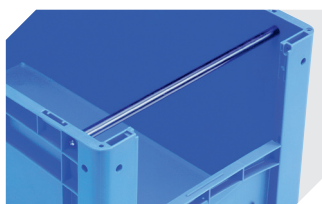

Insertable windows
for European size stacking containers XL
43-18589

Label covers
for European size stacking containers XL
and small parts containers KLT
W 209 x H 67 mm
9-20053

Drop-on lids
for European size stacking containers XL
L 600 x W 400 mm
43-20301

Grip closures
for European size stacking containers XL
with a height of 170, 220 and 270 mm
43-31450

Handles
for European size stacking containers XL
for European size stacking containers BN
L 267 mm
43-9408