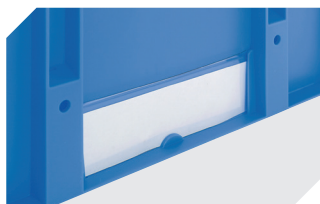

Information & Service
www.bito.com

BITO
 LAGERTECHNIK

European size stacking containers XL, with short side pick opening **XL64224** | Accessories

Labels
suited for BITOBOX XL and KLT with a height of at least 170 mm
W 210 x H 74 mm
43-14557

Insertable windows
for European size stacking containers XL
43-18589

Label covers
for European size stacking containers XL
and small parts containers KLT
W 209 x H 67 mm
9-20053

Drop-on lids
for European size stacking containers XL
L 600 x W 400 mm
43-20301