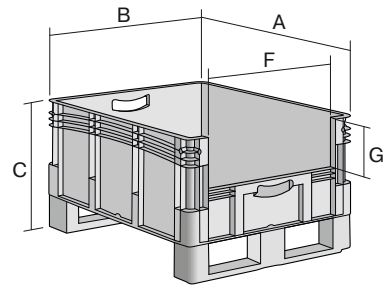

European size stacking containers XL, with short side pick opening and fork entry shoes

XL86324DKufe | Data sheet

Pos. Dimensions, Tolerances as specified in DIN 16901

Pos.	Dimensions, Tolerances as specified in DIN 16901	
A	Outside length top	800 mm
B	Outside width top	600 mm
C	Height	420 mm
F	Width of view and pick opening	459 mm
G	Height of view and pick opening	153 mm

Features	*Load capacity as specified in EN 13117
Proper weight	8.39 kg
*Stacking load	800 kg
*Load capacity	200 kg
Volume	121 Litres
ESD	ESD version upon request
Temperature range	-20°C to +90°C
Food safety	✓
Material	PP
Stock item	-
Pcs/pack	1
Colour	blue
Ref. no.	43-30249

Dimensions, Tolerances as specified in DIN 16901	
Outside length top	800 mm
Outside width top	600 mm
Height	420 mm
Inside length top	762 mm
Inside width top	562 mm
Inside height	301 mm
Pick opening W x H	459 x 153 mm