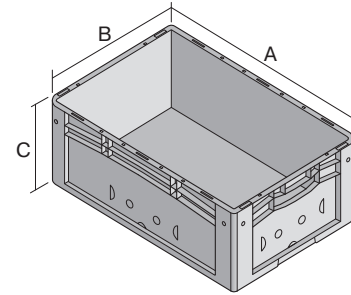

European size stacking containers XL with ribbed base RX

XL64221RX | Data sheet

Pos. Dimensions, tolerances as specified in DIN 16901

Pos.	Dimensions, tolerances as specified in DIN 16901	
A	Outside length top	600 mm
B	Outside width top	400 mm
C	Height	220 mm

Product features

Weight	2.39 kg
*Stacking load	300 kg
*Load capacity	50 kg
Volume	38 litres
Warranty	5 year BITO QUALITY
ESD	ESD version upon request
Temperature range	-20°C to +80°C
Food safety	✓
Material	PP
Stock item	✓
Pcs/pack	1
colour	blue
Ref. no.	43-30206

* Load capacity data according to EN 13117 refer to an ambient temperature of 23 °C.

Dimensions, tolerances as specified in DIN 16901

Outside length top	600 mm
Outside width top	400 mm
Height	220 mm
Inside length top	568 mm
Inside width top	368 mm
Inside length base	559 mm
Inside width base	359 mm
Inside height	202 mm