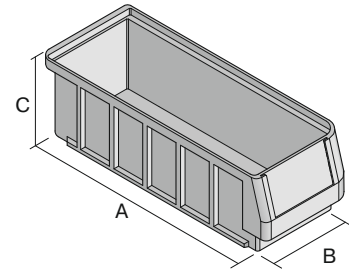

# Storage and handling bins RK RK4214 | Data sheet

Pos. Dimensions, Tolerances as specified in DIN 16901

Pos.	Dimensions, Tolerances as specified in DIN 16901	
A	Outside length top	400 mm
B	Outside width top	234 mm
C	Height	140 mm

Features	*Load capacity as specified in EN 13117
Proper weight	0.70 kg
*Stacking load	30 kg
*Load capacity	10 kg
Volume	9.9 Litres
Warranty	5 year BITO QUALITY
ESD	ESD version upon request
Temperature range	-20°C to +90°C
Food safety	✓
Material	PP
Stock item	✓
Pcs/pack	6
Colour	dove blue
Ref. no.	3-1438

Other colours / special colours on request

Dimensions, Tolerances as specified in DIN 16901	
Outside length top	400 mm
Outside width top	234 mm
Height	140 mm
Inside length top	353 mm
Inside width top	210 mm
Inside length base	352 mm
Inside width base	208 mm
Inside height	129 mm