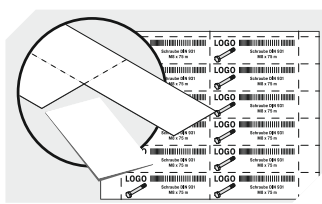

# Storage and handling bins RK RK4214 | Data sheet

Pos. Dimensions, Tolerances as specified in DIN 16901

Pos.	Dimensions, Tolerances as specified in DIN 16901	
A	Outside length top	400 mm
B	Outside width top	234 mm
C	Height	140 mm

Other colours / special colours on request

Dimensions, Tolerances as specified in DIN 16901	
Outside length top	400 mm
Outside width top	234 mm
Height	140 mm
Inside length top	353 mm
Inside width top	210 mm
Inside length base	352 mm
Inside width base	208 mm
Inside height	129 mm

## RK4214 | Accessories

**Label covers**  
for storage and handling bins RK  
L 192 x W 60 mm  
**3-1068**

**Longitudinal dividers**  
for storage and handling bins RK  
**3-1078**

**Dust covers**  
for storage and handling bins RK  
L 363 x W 223 mm  
**3-1129**

**Carry/safety handle**  
for storage and handling bins RK  
**3-1515**

**Cross dividers**  
for storage and handling bins RK  
**3-1591**

**Labels**  
Printable label sheets  
W 192 x H 60 mm  
**46-20772**