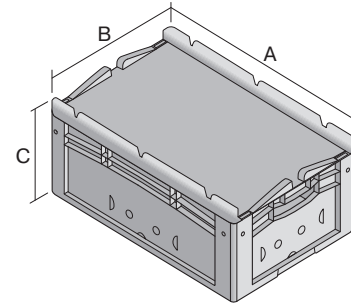

European size stacking containers XL, hinged on one side and closed with 2 snap locks on the other side

**XL64121ASDV** | Data sheet

Pos. Dimensions, tolerances as specified in DIN 16901

Pos.	Dimensions, tolerances as specified in DIN 16901	
A	Outside length top	600 mm
B	Outside width top	400 mm
C	Height	138 mm

Product features

Weight	2.48 kg
*Stacking load	300 kg
*Load capacity	15 kg
Volume	20 litres
Warranty	5 year BITO QUALITY
ESD	ESD version upon request
Temperature range	-20°C to +80°C
Food safety	✓
Material	PP
Stock item	✓
Pcs/pack	1
colour	blue
Ref. no.	43-22252

\* Load capacity data according to EN 13117 refer to an ambient temperature of 23 °C.

Dimensions, tolerances as specified in DIN 16901

Outside length top	600 mm
Outside width top	400 mm
Height	138 mm
Inside length top	568 mm
Inside width top	368 mm
Inside length base	559 mm
Inside width base	359 mm
Inside height	116 mm

Printed message

Injection mold printing area on long side	25 x 130 mm
---	-------------

Information & Service  
[www.bitocom](http://www.bitocom)

**BITO**  
STORAGE  
SYSTEMS

European size stacking containers XL, hinged on one side and closed with 2 snap locks on the other side