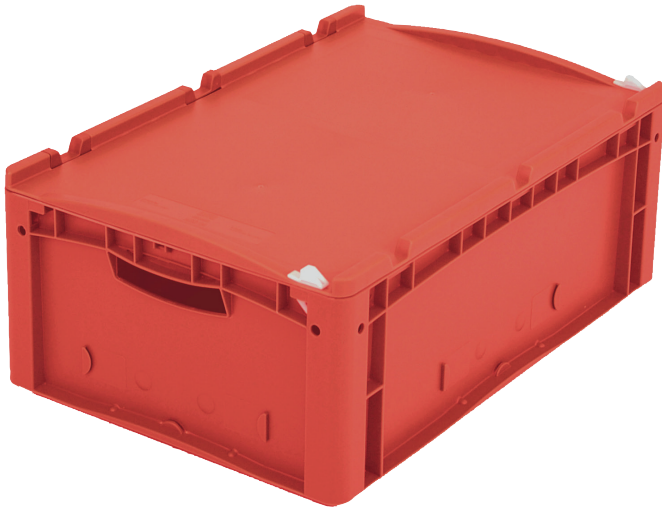

European size stacking containers XL, hinged on one side and closed with 2 snap locks on the other side

## XL64221ASDV | Data sheet

Pos. Dimensions, tolerances as specified in DIN 16901

Pos.	Dimensions, tolerances as specified in DIN 16901	
A	Outside length top	600 mm
B	Outside width top	400 mm
C	Height	238 mm

### Product features

Weight	2.91 kg
*Stacking load	300 kg
*Load capacity	15 kg
Volume	41 litres
Warranty	5 year BITO QUALITY
ESD	ESD version upon request
Temperature range	-20°C to +80°C
Food safety	✓
Material	PP
Stock item	✓
Pcs/pack	1
colour	red
Ref. no.	43-22263

### Transport dollies

rubber wheels

L 620 x W 420 mm

**43-21883**