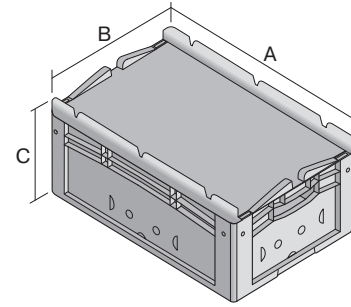

European size stacking containers XL, hinged on one side and closed with 2 snap locks on the other side

## XL64221ASDV | Data sheet

Pos. Dimensions, tolerances as specified in DIN 16901

Pos.	Dimensions, tolerances as specified in DIN 16901	
A	Outside length top	600 mm
B	Outside width top	400 mm
C	Height	238 mm

### Product features

Weight	2.91 kg
*Stacking load	300 kg
*Load capacity	15 kg
Volume	41 litres
Warranty	5 year BITO QUALITY
ESD	ESD version upon request
Temperature range	-20°C to +80°C
Food safety	✓
Material	PP
Stock item	✓
Pcs/pack	1
colour	red
Ref. no.	43-22263

### Dimensions, tolerances as specified in DIN 16901

Outside length top	600 mm
Outside width top	400 mm
Height	238 mm
Inside length top	568 mm
Inside width top	368 mm
Inside length base	559 mm
Inside width base	359 mm
Inside height	216 mm