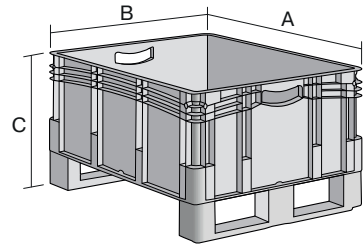

# European size stacking containers XL, with ready-mounted runners and closed sides XL86521DKUFE | Data sheet

Pos. Dimensions, tolerances as specified in DIN 16901

Pos.	Dimensions, tolerances as specified in DIN 16901	
A	Outside length top	800 mm
B	Outside width top	600 mm
C	Height	620 mm

## Product features

Weight	10.39 kg
*Stacking load	800 kg
*Load capacity	200 kg
Volume	206 litres
Warranty	5 year BITO QUALITY
ESD	No
Temperature range	-20°C to +80°C
Food safety	✓
Material	PP
Stock item	✓
Pcs/pack	1
colour	blue
Ref. no.	43-22585

## Dimensions, tolerances as specified in DIN 16901

Outside length top	800 mm
Outside width top	600 mm
Height	620 mm
Inside length top	762 mm
Inside width top	562 mm
Inside height	501 mm