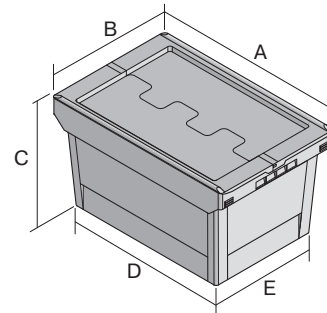

# Multi-purpose containers MB, with locking system

## MBD86321R BS1 | Data sheet

Pos. Dimensions, tolerances as specified in DIN 16901

Pos.	Dimensions, tolerances as specified in DIN 16901	
A	Outside length top	800 mm
B	Outside width top	600 mm
C	Height	353 mm
D	Base length outside	690 mm
E	Base width outside	508 mm

Product features	*Load capacity as specified in EN 13117
Weight	7.58 kg
*Stacking load	300 kg
*Load capacity	50 kg
Volume	109 litres
ESD	No
Food safety	-
Material	PP
Stock item	✓
Pcs/pack	1
colour	dove blue
Ref. no.	6-20287

Other colours / special colours on request

Dimensions, tolerances as specified in DIN 16901	
Outside length top	800 mm
Outside width top	600 mm
Height	353 mm

Information & Service  
[www.bito.com](http://www.bito.com)