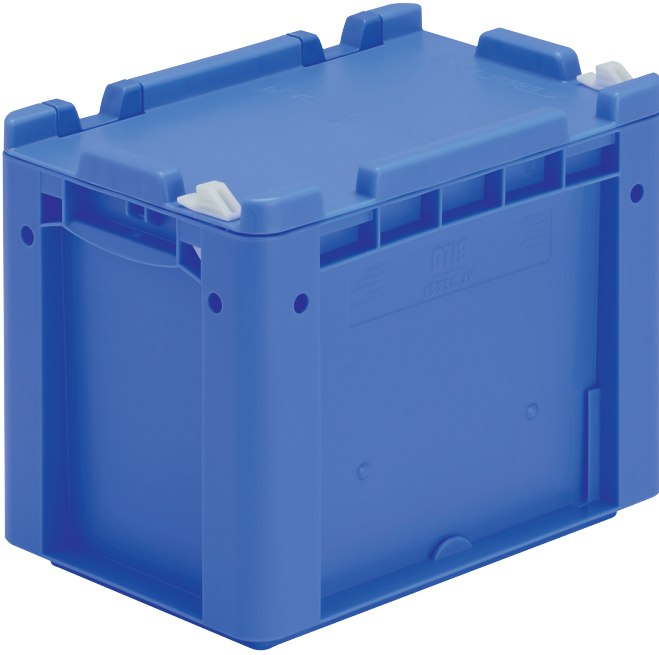

European size stacking containers XL, hinged on one side and closed with 2 snap locks on the other side

XL32221ASDV | Data sheet

Pos. Dimensions, tolerances as specified in DIN 16901

Pos.	Dimensions, tolerances as specified in DIN 16901	
A	Outside length top	300 mm
B	Outside width top	200 mm
C	Height	238 mm

Product features

Weight	1.06 kg
*Load capacity	15 kg
Volume	8.3 litres
Warranty	5 year BITO QUALITY
ESD	ESD version upon request
Temperature range	-20°C to +80°C
Food safety	✓
Material	PP
Stock item	✓
Pcs/pack	1
colour	blue
Ref. no.	43-30413

* Load capacity data according to EN 13117 refer to an ambient temperature of 23 °C.

Dimensions, tolerances as specified in DIN 16901

Outside length top	300 mm
Outside width top	200 mm
Height	238 mm
Inside length top	268 mm
Inside width top	168 mm
Inside height	217 mm

Information & Service
www.bitocom

BITO
STORAGE
SYSTEMS

European size stacking containers XL, hinged on one side and closed with 2 snap locks on the other side

XL32221ASDV | Accessories

Covers for palletised loads