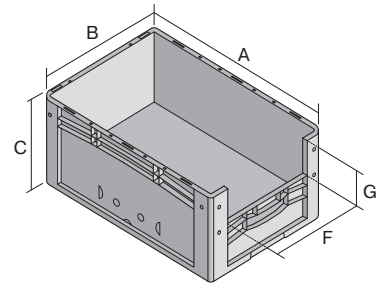

# European size stacking containers XL, with short side pick opening

## XL43274 | Data sheet

Pos. Dimensions, tolerances as specified in DIN 16901

Pos.	Dimensions, tolerances as specified in DIN 16901	
A	Outside length top	400 mm
B	Outside width top	300 mm
C	Height	270 mm
F	Width of view and pick opening	212 mm
G	Height of view and pick opening	131 mm

Product features	*Load capacity as specified in EN 13117
Weight	1.30 kg
*Stacking load	200 kg
*Load capacity	20 kg
Volume	24 litres
Warranty	5 year BITO QUALITY
ESD	ESD version upon request
Temperature range	-20°C to +90°C
Food safety	✓
Material	PP
Stock item	✓
Pcs/pack	1
colour	blue
Ref. no.	43-14984

Other colours / special colours on request

Dimensions, tolerances as specified in DIN 16901	
Outside length top	400 mm
Outside width top	300 mm
Height	270 mm
Inside length top	368 mm
Inside width top	268 mm
Inside height	267 mm
Pick opening W x H	212 x 131 mm