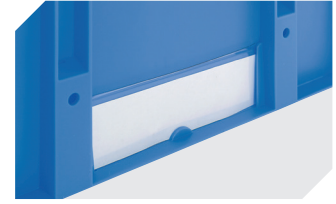

# European size stacking containers XL, with short side pick opening XL43274 | Accessories

**Labels**  
suited for BITOBOX XL and KLT with a height of at least 170 mm  
W 210 x H 74 mm  
**43-14557**

**Transport dolly**  
polypropylene wheels  
L 620 x W 420 mm  
**43-1491**

**Insertable windows**  
for European size stacking containers XL  
**43-18585**

**Label covers**  
for European size stacking containers XL  
and small parts containers KLT  
W 209 x H 67 mm  
**9-20053**