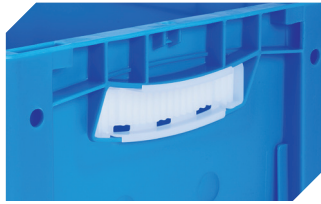

Grip closures
for European size stacking containers XL
with a height of 170, 220 and 270 mm
43-31450