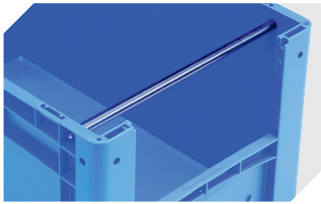

**Insertable windows**  
for European size stacking containers XL  
**43-18585**

**Label covers**  
for European size stacking containers XL  
and small parts containers KLT  
W 209 x H 67 mm  
**9-20053**

**Drop-on lids**  
for European size stacking containers XL  
L 400 x W 300 mm  
**43-20303**

**Grip closures**  
for European size stacking containers XL  
with a height of 170, 220 and 270 mm  
**43-31450**