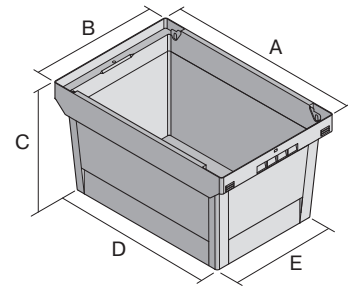

# Multi-purpose containers MB, with mounted stacking rails

## MBB84321 | Data sheet

Pos. Dimensions, tolerances as specified in DIN 16901

Pos.	Dimensions, tolerances as specified in DIN 16901	
A	Outside length top	800 mm
B	Outside width top	400 mm
C	Height	323 mm
D	Base length outside	705 mm
E	Base width outside	335 mm

Product features	*Load capacity as specified in EN 13117
Weight	3.93 kg
*Stacking load	200 kg
*Load capacity	35 kg
Volume	76 litres
Warranty	5 year BITO QUALITY
ESD	ESD version upon request
Temperature range	-20°C to +90°C
Food safety	✓
Material	PP
Stock item	✓
Pcs/pallet	60
Pcs/pack	1
colour	dove blue
Ref. no.	6-5049

Other colours / special colours on request

Dimensions, tolerances as specified in DIN 16901	
Outside length top	800 mm
Outside width top	400 mm
Height	323 mm
Inside length top	740 mm
Inside width top	367 mm
Inside length base	697 mm
Inside width base	324 mm
Height of stacking rim	80 mm