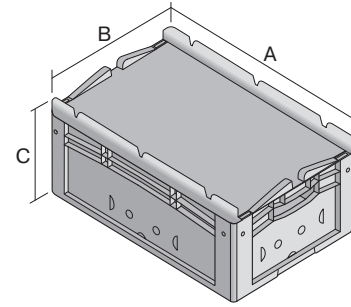

European size stacking containers XL, hinged on one side and closed with 2 snap locks on the other side

XL64271ASDV | Data sheet

Pos. Dimensions, tolerances as specified in DIN 16901

Pos.	Dimensions, tolerances as specified in DIN 16901	
A	Outside length top	600 mm
B	Outside width top	400 mm
C	Height	288 mm

Product features

Weight	3.20 kg
*Stacking load	300 kg
*Load capacity	15 kg
Volume	51 litres
Warranty	5 year BITO QUALITY
ESD	ESD version upon request
Temperature range	-20°C to +80°C
Food safety	✓
Material	PP
Stock item	✓
Pcs/pack	1
colour	blue
Ref. no.	43-22255

* Load capacity data according to EN 13117 refer to an ambient temperature of 23 °C.

Dimensions, tolerances as specified in DIN 16901

Outside length top	600 mm
Outside width top	400 mm
Height	288 mm
Inside length top	568 mm
Inside width top	368 mm
Inside length base	559 mm
Inside width base	359 mm
Inside height	266 mm

Printed message

Pad printing area on short side (front)	90 x 250 mm
Pad printing area on short side (rear)	90 x 250 mm
Pad printing area on long side	90 x 250 mm
Hot foil printing area on short side (front)	90 x 250 mm
Hot foil printing area on short side (rear)	90 x 250 mm
Hot foil printing area on long side	90 x 250 mm
Injection mold printing area on long side	25 x 180 mm