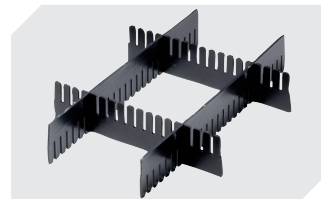

## KLT64270ASDV | Accessories

**Locking systems BS**  
for small parts containers KLT  
**7-14434**

**Labels**  
W 210 x H 74 mm  
**43-14557**

**Transport dolly**  
polypropylene wheels  
L 620 x W 420 mm  
**43-1491**

**Slot-in divider strips**  
Material thickness 5 mm  
L 1150 x H 180 mm  
**7-15509**

**Slot-in divider strips**  
Material thickness 5 mm  
L 1150 x H 50 mm  
**43-18417**

**Slot-in divider strips**  
Material thickness 5 mm  
L 1150 x H 80 mm  
**43-18418**