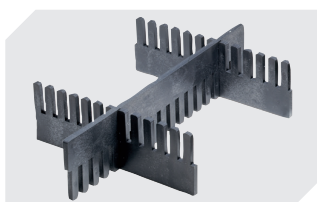

## KLT64270ASDV | Accessories

**Locking systems BS**  
for small parts containers KLT  
**7-14434**

**Labels**  
W 210 x H 74 mm  
**43-14557**

**Transport dolly**  
polypropylene wheels  
L 620 x W 420 mm  
**43-1491**

**Slot-in divider strips**  
Material thickness 5 mm  
L 1150 x H 180 mm  
**7-15509**

**Slot-in divider strips**  
Material thickness 5 mm  
L 1150 x H 50 mm  
**43-18417**

**Slot-in divider strips**  
Material thickness 5 mm  
L 1150 x H 80 mm  
**43-18418**