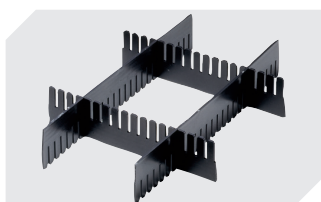

## KLT64270ASDV | Accessories

**Locking systems BS**  
for small parts containers KLT  
**7-14434**

**Labels**  
W 210 x H 74 mm  
**43-14557**

**Transport dolly**  
polypropylene wheels  
L 620 x W 420 mm  
**43-1491**

**Slot-in divider strips**  
Material thickness 5 mm  
L 1150 x H 180 mm  
**7-15509**

**Slot-in divider strips**  
Material thickness 5 mm  
L 1150 x H 50 mm  
**43-18417**

**Slot-in divider strips**  
Material thickness 5 mm  
L 1150 x H 80 mm  
**43-18418**