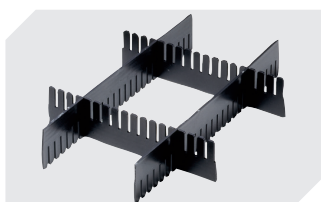

## KLT64270ASDV | Accessories

**Locking systems BS**  
for small parts containers KLT  
**7-14434**

**Labels**  
W 210 x H 74 mm  
**43-14557**

**Transport dolly**  
polypropylene wheels  
L 620 x W 420 mm  
**43-1491**

**Slot-in divider strips**  
Material thickness 5 mm  
L 1150 x H 180 mm  
**7-15509**

**Slot-in divider strips**  
Material thickness 5 mm  
L 1150 x H 50 mm  
**43-18417**

**Slot-in divider strips**  
Material thickness 5 mm  
L 1150 x H 80 mm  
**43-18418**