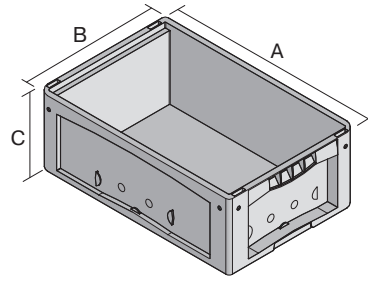

Small parts containers KLT, hinged on one side and closed with 2 snap-on fixtures on the other side

## KLT64270ASDV | Data sheet

Pos. Dimensions, Tolerances as specified in DIN 16901

Pos.	Dimensions, Tolerances as specified in DIN 16901	
A	Outside length top	600 mm
B	Outside width top	400 mm
C	Height	288 mm

Product features	*Load capacity as specified in EN 13117
Weight	3.81 kg
*Stacking load	500 kg
*Load capacity	50 kg
Volume	48.80 litres
Warranty	5 year BITO QUALITY
ESD	ESD version upon request
Temperature range	-20°C to +90°C
Food safety	✓
Material	PP
Stock item	✓
Pcs/pack	1
colour	turquoise
Ref. no.	9-22242

Other colours / special colours on request

Dimensions, Tolerances as specified in DIN 16901	
Outside length top	600 mm
Outside width top	400 mm
Height	288 mm
Inside length top	541 mm
Inside width top	368 mm
Inside height	266 mm