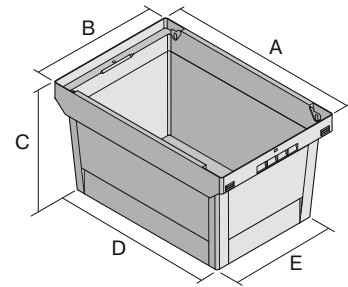

Multi-purpose containers MB, with short side pick opening

MB64324 | Data sheet

Pos. Dimensions, tolerances as specified in DIN 16901

Pos.	Dimensions, tolerances as specified in DIN 16901	
A	Outside length top	600 mm
B	Outside width top	400 mm
C	Height	323 mm
D	Base length outside	505 mm
E	Base width outside	335 mm
F	Width of view and pick opening	270 mm
G	Height of view and pick opening	158 mm

Product features	*Load capacity as specified in EN 13117
Proper weight	2.44 kg
*Load capacity	35 kg
Volume	58 Litres
ESD	No
Food safety	-
Material	PP
Stock item	-
Pcs/pack	1
Colour	dove blue
Ref. no.	6-10803

Dimensions, tolerances as specified in DIN 16901	
Outside length top	600 mm
Outside width top	400 mm
Height	323 mm
Pick opening W x H	270 x 158 mm

Other colours / special colours on request

Information & Service
www.bitto.com

BITO
 STORAGE
 SYSTEMS

Multi-purpose containers MB, with short side pick opening

MB64324 | Accessories

Drop-on lid
for multi-purpose containers MB
L 600 x W 400 mm
6-10886

Transport dolly
for multi-purpose containers sized
600 x 400 mm
L 620 x W 420 mm
6-15510