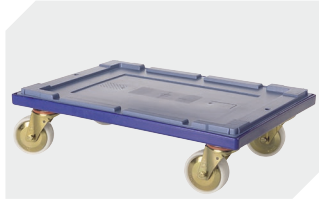

Multi-purpose containers MB, with short side pick opening

MB64324 | Data sheet

Pos. Dimensions, tolerances as specified in DIN 16901

Pos.	Dimensions, tolerances as specified in DIN 16901	
A	Outside length top	600 mm
B	Outside width top	400 mm
C	Height	323 mm
D	Base length outside	505 mm
E	Base width outside	335 mm
F	Width of view and pick opening	270 mm
G	Height of view and pick opening	158 mm

Product features	*Load capacity as specified in EN 13117
Proper weight	2.44 kg
*Load capacity	35 kg
Volume	58 Litres
ESD	No
Food safety	-
Material	PP
Stock item	-
Pcs/pack	1
Colour	dove blue
Ref. no.	6-10803

Dimensions, tolerances as specified in DIN 16901	
Outside length top	600 mm
Outside width top	400 mm
Height	323 mm
Pick opening W x H	270 x 158 mm

Other colours / special colours on request

Information & Service
www.bitto.com

BITO
 STORAGE
 SYSTEMS

Multi-purpose containers MB, with short side pick opening

MB64324 | Accessories

Drop-on lid
for multi-purpose containers MB
L 600 x W 400 mm
6-10886

Transport dolly
for multi-purpose containers sized
600 x 400 mm
L 620 x W 420 mm
6-15510