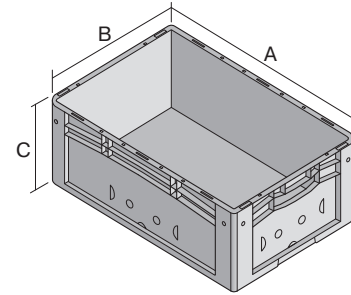

# European size stacking containers XL, standard version

## XL64421 | Data sheet

Pos. Dimensions, tolerances as specified in DIN 16901

A	Outside length top	600 mm
B	Outside width top	400 mm
C	Height	420 mm

### Product features

Weight	2.98 kg
*Stacking load	300 kg
*Load capacity	20 kg
Volume	82 litres
Warranty	5 year BITO QUALITY
ESD	ESD version upon request
Temperature range	-20°C to +80°C
Food safety	✓
Material	PP
Stock item	✓
Pcs/pack	1
colour	red
Ref. no.	43-14513

### Dimensions, tolerances as specified in DIN 16901

Outside length top	600 mm
Outside width top	400 mm
Height	420 mm
Inside length top	568 mm
Inside width top	368 mm
Inside length base	559 mm
Inside width base	359 mm
Inside height	416 mm