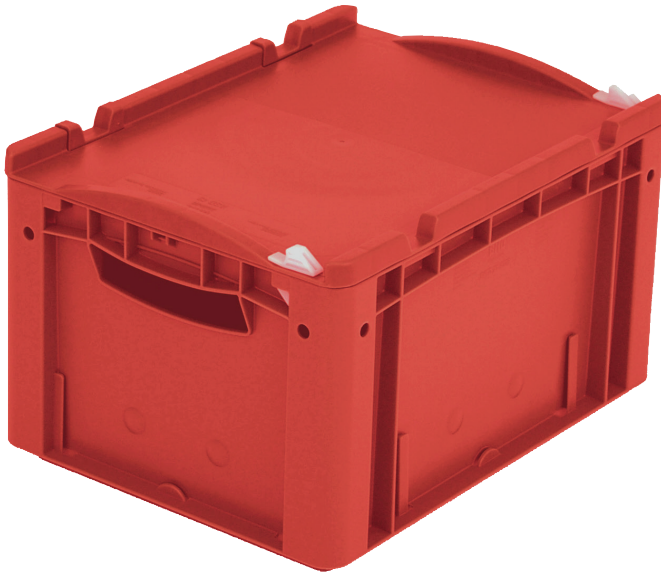

European size stacking containers XL, hinged on one side and closed with 2 snap locks on the other side

**XL43221ASDV** | Data sheet

Pos. Dimensions, tolerances as specified in DIN 16901

Pos.	Dimensions, tolerances as specified in DIN 16901	
A	Outside length top	400 mm
B	Outside width top	300 mm
C	Height	238 mm

Product features

Weight	1.72 kg
*Stacking load	250 kg
*Load capacity	30 kg
Volume	19 litres
Warranty	5 year BITO QUALITY
ESD	ESD version upon request
Temperature range	-20°C to +80°C
Food safety	✓
Material	PP
Stock item	✓
Pcs/pack	1
colour	red
Ref. no.	43-22269

\* Load capacity data according to EN 13117 refer to an ambient temperature of 23 °C.

Dimensions, tolerances as specified in DIN 16901

Outside length top	400 mm
Outside width top	300 mm
Height	238 mm
Inside length top	368 mm
Inside width top	268 mm
Inside length base	359 mm
Inside width base	259 mm
Inside height	217 mm