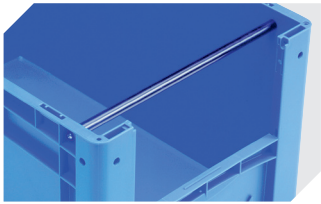

**Insertable windows**  
for European size stacking containers XL  
**43-18584**

**Label covers**  
for European size stacking containers XL  
and small parts containers KLT  
W 209 x H 67 mm  
**9-20053**

**Drop-on lids**  
for European size stacking containers XL  
L 400 x W 300 mm  
**43-20303**

**Grip closures**  
for European size stacking containers XL  
with a height of 170, 220 and 270 mm  
**43-31450**