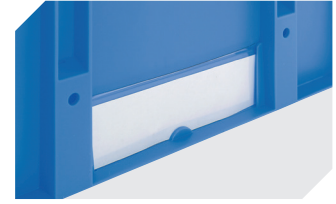

# European size stacking containers XL, with short side pick opening XL43224 | Accessories

**Labels**  
suited for BITOBOX XL and KLT with a height of at least 170 mm  
W 210 x H 74 mm  
**43-14557**

**Transport dolly**  
polypropylene wheels  
L 620 x W 420 mm  
**43-1491**

**Insertable windows**  
for European size stacking containers XL  
**43-18584**

**Label covers**  
for European size stacking containers XL  
and small parts containers KLT  
W 209 x H 67 mm  
**9-20053**