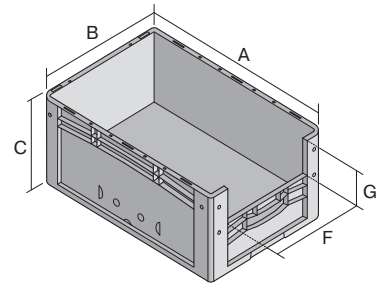

# European size stacking containers XL, with short side pick opening

## XL43224 | Data sheet

Pos. Dimensions, tolerances as specified in DIN 16901

| Pos. | Dimensions, tolerances as specified in DIN 16901 |        |
|------|--|--------|
| A    | Outside length top                               | 400 mm |
| B    | Outside width top                                | 300 mm |
| C    | Height   | 220 mm |
| F    | Width of view and pick opening                   | 212 mm |
| G    | Height of view and pick opening                  | 106 mm |

| Product features  | *Load capacity as specified in EN 13117 |
|-------------------|---|
| Weight            | 1.10 kg                                 |
| *Stacking load    | 200 kg                                  |
| *Load capacity    | 20 kg                                   |
| Volume            | 19 litres                               |
| Warranty          | 5 year BITO QUALITY                     |
| ESD               | ESD version upon request                |
| Temperature range | -20°C to +90°C                          |
| Food safety       | ✓                                       |
| Material          | PP                                      |
| Stock item        | ✓                                       |
| Pcs/pack          | 1                                       |
| colour            | blue                                    |
| Ref. no.          | 43-14982                                |