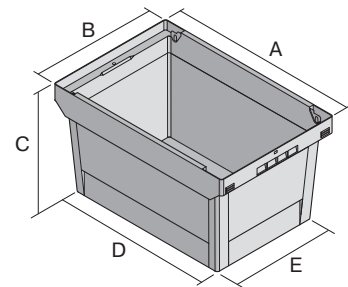

Multi-purpose containers MB, with short side pick opening

MB64274 | Data sheet

Pos. Dimensions, tolerances as specified in DIN 16901

Pos.	Dimensions, tolerances as specified in DIN 16901	
A	Outside length top	600 mm
B	Outside width top	400 mm
C	Height	273 mm
D	Base length outside	505 mm
E	Base width outside	335 mm
F	Width of view and pick opening	270 mm
G	Height of view and pick opening	139 mm

Product features	*Load capacity as specified in EN 13117
Weight	2.06 kg
*Load capacity	30 kg
Volume	47 litres
ESD	No
Food safety	-
Material	PP
Stock item	✓
Pcs/pack	1
colour	dove blue
Ref. no.	6-11085

Other colours / special colours on request

Dimensions, tolerances as specified in DIN 16901	
Outside length top	600 mm
Outside width top	400 mm
Height	273 mm
Inside length top	540 mm
Inside width top	371 mm
Inside length base	498 mm
Inside width base	329 mm
Pick opening W x H	270 x 139 mm

Information & Service
www.bitto.com

BITO
 STORAGE
 SYSTEMS

Multi-purpose containers MB, with short side pick opening **MB64274** | Accessories

Transport dolly

for multi-purpose containers sized

600 x 400 mm