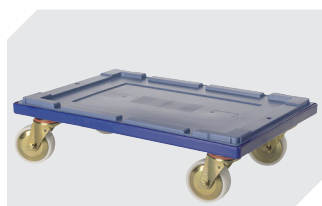

Multi-purpose containers MB, with short side pick opening

MB64274 | Data sheet

Pos. Dimensions, tolerances as specified in DIN 16901

Pos.	Dimensions, tolerances as specified in DIN 16901	
A	Outside length top	600 mm
B	Outside width top	400 mm
C	Height	273 mm
D	Base length outside	505 mm
E	Base width outside	335 mm
F	Width of view and pick opening	270 mm
G	Height of view and pick opening	139 mm

Product features	*Load capacity as specified in EN 13117
Weight	2.06 kg
*Load capacity	30 kg
Volume	47 litres
ESD	No
Food safety	-
Material	PP
Stock item	✓
Pcs/pack	1
colour	dove blue
Ref. no.	6-11085

Other colours / special colours on request

Dimensions, tolerances as specified in DIN 16901	
Outside length top	600 mm
Outside width top	400 mm
Height	273 mm
Inside length top	540 mm
Inside width top	371 mm
Inside length base	498 mm
Inside width base	329 mm
Pick opening W x H	270 x 139 mm

Information & Service
www.bitto.com

BITO
 STORAGE
 SYSTEMS

Multi-purpose containers MB, with short side pick opening **MB64274** | Accessories

Transport dolly

for multi-purpose containers sized

600 x 400 mm