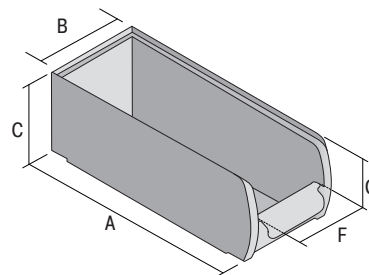

# C-item bins CTB, from sunflower compound (SFC), grey

## CTB31514SFC | Data sheet

Pos. Dimensions, tolerances as specified in DIN 16901

Pos.	Dimensions, tolerances as specified in DIN 16901	
A	Outside length top	300 mm
B	Outside width top	156 mm
C	Height	140 mm

### Product features

Product features	*Load capacity as specified in EN 13117
Weight	0.49 kg
*Stacking load	100 kg
*Load capacity	15 kg
Volume	4.1 litres
Warranty	5 year BITO QUALITY
ESD	No
Temperature range	-20°C to +80°C
Food safety	✓
Material	SFC
Stock item	✓
Pcs/pack	12
colour	grey
Ref. no.	C0240-0005

### Dimensions, tolerances as specified in DIN 16901

Dimensions, tolerances as specified in DIN 16901	
Outside length top	300 mm
Outside width top	156 mm
Height	140 mm
Inside length top	250 mm
Inside width top	127 mm
Inside height	129 mm