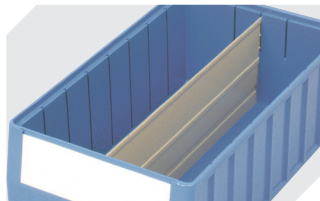

# Storage and handling bins RK

## RK4208 | Accessories

**Dust covers**  
for storage and handling bins RK  
L 363 x W 223 mm  
**3-1129**

**Carry/safety handle**  
for storage and handling bins RK  
**3-1515**

**Longitudinal dividers**  
for storage and handling bins RK  
**3-19066**