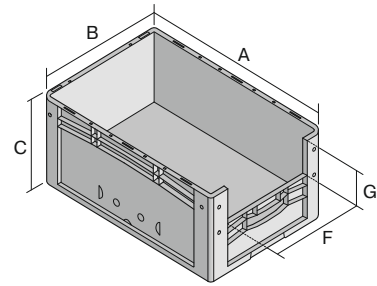

European size stacking containers XL, with short side pick opening

XL43274 | Data sheet

Pos. Dimensions, Tolerances as specified in DIN 16901

Pos.	Dimensions, Tolerances as specified in DIN 16901	
A	Outside length top	400 mm
B	Outside width top	300 mm
C	Height	270 mm
F	Width of view and pick opening	212 mm
G	Height of view and pick opening	131 mm

Features	*Load capacity as specified in EN 13117
Proper weight	1.30 kg
*Stacking load	200 kg
*Load capacity	20 kg
Volume	24 Litres
Warranty	5 year BITO QUALITY
ESD	ESD version upon request
Temperature range	-20°C to +90°C
Food safety	✓
Material	PP
Stock item	✓
Pcs/pack	1
Colour	red
Ref. no.	43-14983

Other colours / special colours on request

Dimensions, Tolerances as specified in DIN 16901	
Outside length top	400 mm
Outside width top	300 mm
Height	270 mm
Inside length top	368 mm
Inside width top	268 mm
Inside height	267 mm
Pick opening W x H	212 x 131 mm

Information & Service
www.bitto.com

BITO
 STORAGE
 SYSTEMS

European size stacking containers XL, with short side pick opening XL43274 | Accessories

Labels
W 210 x H 74 mm
43-14557

Transport dolly
polypropylene wheels
L 620 x W 420 mm
43-1491