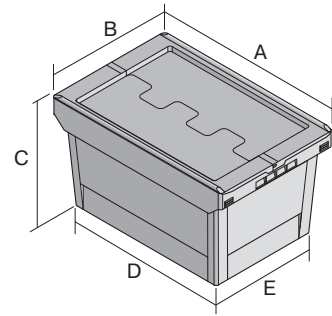

# Multi-purpose containers MB, with hinged two-part lid

## MBD86321 | Data sheet

Pos. Dimensions, tolerances as specified in DIN 16901

| Pos. | Dimensions, tolerances as specified in DIN 16901 |        |
|------|--|--------|
| A    | Outside length top                               | 800 mm |
| B    | Outside width top                                | 600 mm |
| C    | Height   | 353 mm |
| D    | Base length outside                              | 690 mm |
| E    | Base width outside                               | 508 mm |

### Product features

|                   |                          |
|-------------------|--------------------------|
| Weight            | 7.22 kg                  |
| *Stacking load    | 300 kg                   |
| *Load capacity    | 50 kg                    |
| Volume            | 115 litres               |
| Warranty          | 5 year BITO QUALITY      |
| ESD               | ESD version upon request |
| Temperature range | -20°C to +80°C           |
| Food safety       | ✓                        |
| Material          | PP                       |
| Stock item        | -                        |
| Pcs/pallet        | 40                       |
| Pcs/pack          | 1                        |
| colour            | dove blue                |
| Ref. no.          | 6-15249                  |