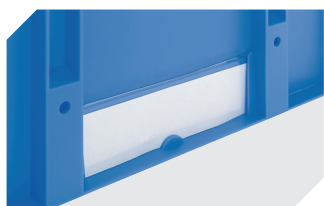

Multi-purpose containers MB, with hinged stacking seats

MBB86321 | Accessories

Label covers
for multi-purpose containers MB
W 60 x H 80.4 mm
6-15244