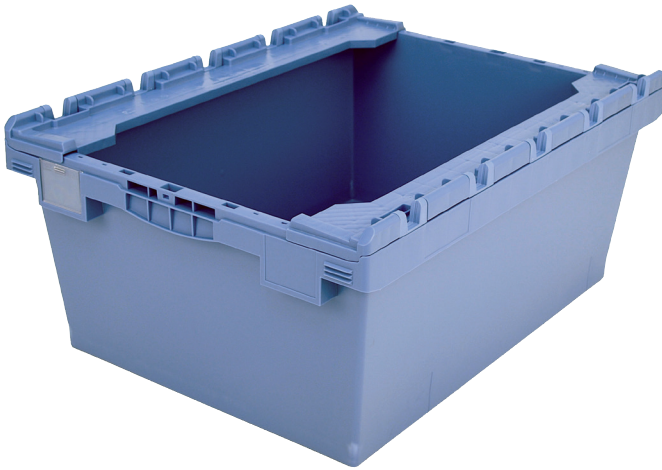

Multi-purpose containers MB, with hinged stacking seats

MBB86321 | Data sheet

Pos. Dimensions, tolerances as specified in DIN 16901

Pos.	Dimensions, tolerances as specified in DIN 16901	
A	Outside length top	800 mm
B	Outside width top	600 mm
C	Height	353 mm
D	Base length outside	690 mm
E	Base width outside	508 mm

Product features	*Load capacity as specified in EN 13117
Weight	5.74 kg
*Stacking load	200 kg
*Load capacity	50 kg
Volume	115 litres
Warranty	5 year BITO QUALITY
ESD	ESD version upon request
Temperature range	-20°C to +80°C
Food safety	✓
Material	PP
Stock item	✓
Pcs/pallet	40
Pcs/pack	1
colour	dove blue
Ref. no.	6-15252

Other colours / special colours on request

Dimensions, tolerances as specified in DIN 16901	
Outside length top	800 mm
Outside width top	600 mm
Height	353 mm
Inside length top	742 mm
Inside width top	560 mm
Inside length base	682 mm
Inside width base	500 mm
Inside height	306 mm
Height of stacking rim	50 mm

Printed message	
Pad printing area on short side (front)	250 x 100 mm
Pad printing area on short side (rear)	250 x 100 mm
Pad printing area on long side	250 x 100 mm
Screen printing area on short side	430 x 130 mm
Screen printing area on short side (rear)	430 x 130 mm
Screen printing area on long side	600 x 140 mm
Hot foil printing area on short side (front)	250 x 100 mm
Hot foil printing area on short side (rear)	250 x 100 mm
Hot foil printing area on long side	250 x 100 mm
Injection mold printing area on long side	245 x 90 mm

Information & Service
www.bito.com

BITO
STORAGE
SYSTEMS