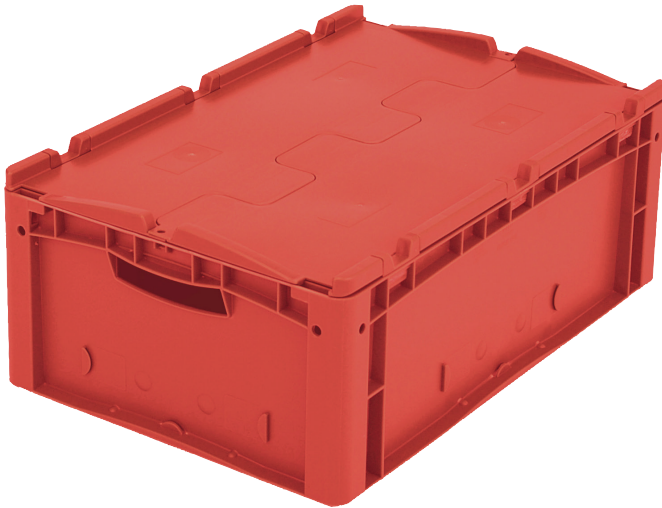

European size stacking containers XL, with hinged two-part lid

XLD64221 | Data sheet

Pos. Dimensions, tolerances as specified in DIN 16901

Pos.	Dimensions, tolerances as specified in DIN 16901	
A	Outside length top	600 mm
B	Outside width top	400 mm
C	Height	238 mm

Product features

Weight	2.77 kg
*Stacking load	300 kg
*Load capacity	15 kg
Volume	43 litres
Warranty	5 year BITO QUALITY
ESD	ESD version upon request
Temperature range	-20°C to +80°C
Food safety	✓
Material	PP
Stock item	✓
Pcs/pack	1
colour	red
Ref. no.	43-14518

* Load capacity data according to EN 13117 refer to an ambient temperature of 23 °C.

Dimensions, tolerances as specified in DIN 16901

Outside length top	600 mm
Outside width top	400 mm
Height	238 mm
Inside length top	568 mm
Inside width top	368 mm
Inside length base	559 mm
Inside width base	359 mm
Inside height	216 mm