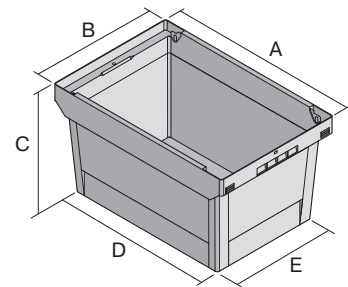

Multi-purpose containers MB, with short side pick opening

MB43324 | Data sheet

Pos. Dimensions, tolerances as specified in DIN 16901

Pos.	Dimensions, tolerances as specified in DIN 16901	
A	Outside length top	400 mm
B	Outside width top	300 mm
C	Height	323 mm
D	Base length outside	318 mm
E	Base width outside	240 mm
F	Width of view and pick opening	182 mm
G	Height of view and pick opening	157 mm

Product features

Weight	1.25 kg
*Load capacity	25 kg
Volume	27 litres
ESD	No
Food safety	-
Material	PP
Stock item	✓
Pcs/pack	1
colour	dove blue
Ref. no.	6-5025

*Load capacity as specified in EN 13117

Dimensions, tolerances as specified in DIN 16901

Outside length top	400 mm
Outside width top	300 mm
Height	323 mm
Inside length top	349 mm
Inside width top	271 mm
Inside length base	313 mm
Inside width base	235 mm
Pick opening W x H	182 x 157 mm

Other colours / special colours on request

Information & Service
www.bitto.com

BITO
 STORAGE
 SYSTEMS

Multi-purpose containers MB, with short side pick opening

MB43324 | Accessories

Drop-on lid

for multi-purpose containers MB

L 400 x W 300 mm

6-11080