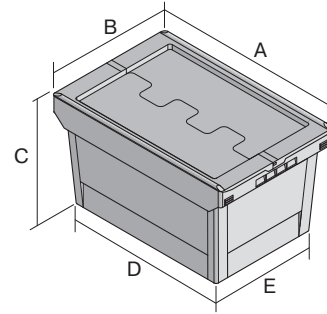

Multi-purpose containers MB, with locking system

MBD43221BS2 | Data sheet

Pos. Dimensions, tolerances as specified in DIN 16901

Pos.	Dimensions, tolerances as specified in DIN 16901	
A	Outside length top	410 mm
B	Outside width top	300 mm
C	Height	240 mm
D	Base length outside	318 mm
E	Base width outside	240 mm

Product features	*Load capacity as specified in EN 13117
Weight	1.67 kg
*Stacking load	300 kg
*Load capacity	20 kg
Volume	18 litres
ESD	No
Food safety	-
Material	PP
Stock item	✓
Pcs/pack	1
colour	dove blue
Ref. no.	6-18127

Other colours / special colours on request

Dimensions, tolerances as specified in DIN 16901	
Outside length top	410 mm
Outside width top	300 mm
Height	240 mm
Inside height	200 mm

Information & Service
www.bitocom

BITO
 STORAGE
 SYSTEMS

Multi-purpose containers MB, with locking system **MBD43221BS2** | Accessories

Transport dollies

for multi-purpose containers sized
800 x 400 mm and 800 x 600 mm
L 720 x W 540 mm

6-19439