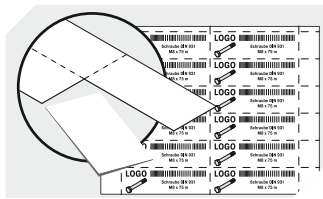

# Storage and handling bins RK RK6109 | Data sheet

Pos. Dimensions, Tolerances as specified in DIN 16901

Pos.	Dimensions, Tolerances as specified in DIN 16901	
A	Outside length top	600 mm
B	Outside width top	117 mm
C	Height	90 mm

Other colours / special colours on request

Dimensions, Tolerances as specified in DIN 16901	
Outside length top	600 mm
Outside width top	117 mm
Height	90 mm
Inside length top	560 mm
Inside width top	94 mm
Inside length base	555 mm
Inside width base	92 mm
Inside height	80 mm

## RK6109 | Accessories

**Label covers**  
for storage and handling bins RK  
L 84 x W 40 mm  
**3-1062**

**Dust covers**  
for storage and handling bins RK  
L 564 x W 106 mm  
**3-1132**

**Carry/safety handle**  
for storage and handling bins RK  
**3-1514**

**Cross dividers**  
for storage and handling bins RK  
**3-1588**

**Labels**  
Printable label sheets  
W 84 x H 39 mm  
**46-20768**

Information & Service  
[www.bito.com](http://www.bito.com)

**BITO**  
STORAGE  
SYSTEMS