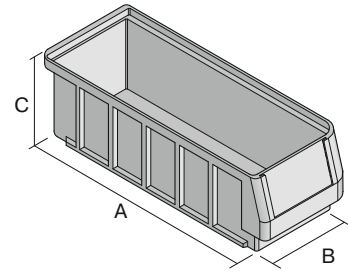

# Storage and handling bins RK RK6109 | Data sheet

Pos. Dimensions, Tolerances as specified in DIN 16901

Pos.	Dimensions, Tolerances as specified in DIN 16901	
A	Outside length top	600 mm
B	Outside width top	117 mm
C	Height	90 mm

Features	*Load capacity as specified in EN 13117
Proper weight	0.51 kg
*Stacking load	15 kg
*Load capacity	5 kg
Volume	4.0 Litres
Warranty	5 year BITO QUALITY
ESD	ESD version upon request
Temperature range	-20°C to +90°C
Food safety	✓
Material	PP
Stock item	✓
Pcs/pack	16
Colour	dove blue
Ref. no.	3-1442

Other colours / special colours on request

Dimensions, Tolerances as specified in DIN 16901	
Outside length top	600 mm
Outside width top	117 mm
Height	90 mm
Inside length top	560 mm
Inside width top	94 mm
Inside length base	555 mm
Inside width base	92 mm
Inside height	80 mm