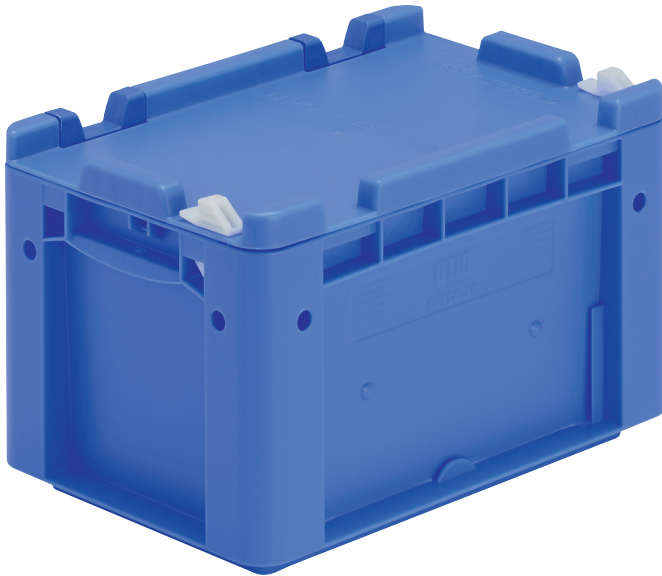

European size stacking containers XL, hinged on one side and closed with 2 snap-on fixtures on the other side

## XL32171ASDV | Data sheet

Pos. Dimensions, tolerances as specified in DIN 16901

Pos.	Dimensions, tolerances as specified in DIN 16901	
A	Outside length top	300 mm
B	Outside width top	200 mm
C	Height	188 mm

Product features	*Load capacity as specified in EN 13117
Weight	0.93 kg
*Load capacity	15 kg
Volume	6 litres
Warranty	5 year BITO QUALITY
ESD	ESD version upon request
Temperature range	-20°C to +90°C
Food safety	✓
Material	PP
Stock item	✓
Pcs/pack	1
colour	blue
Ref. no.	43-30411

Information & Service  
[www.bito.com](http://www.bito.com)

**BITO**  
LAGERTECHNIK

European size stacking containers XL, hinged on one side and closed with 2 snap-on fixtures on the other side