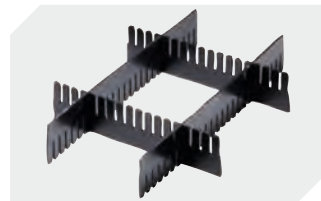

# Small parts containers KLT with ribbed base, with hinged two-part lid

## KLTD43270R | Accessories

**Locking systems BS**  
for small parts containers KLT  
**7-14434**

**Labels**  
W 210 x H 74 mm  
**43-14557**

**Transport dolly**  
polypropylene wheels  
L 620 x W 420 mm  
**43-1491**

**Slot-in divider strips**  
Material thickness 5 mm  
L 1150 x H 180 mm  
**7-15509**

**Security seals**  
for European size stacking containers  
XL and small parts containers KLT  
**9-16271**

**Slot-in divider strips**  
Material thickness 5 mm  
L 1150 x H 50 mm  
**43-18417**