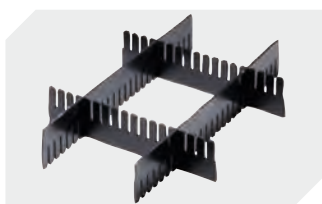

# Small parts containers KLT with ribbed base, with hinged two-part lid

## KLTD43270R | Accessories

**Locking systems BS**  
for small parts containers KLT  
**7-14434**

**Labels**  
W 210 x H 74 mm  
**43-14557**

**Transport dolly**  
polypropylene wheels  
L 620 x W 420 mm  
**43-1491**

**Slot-in divider strips**  
Material thickness 5 mm  
L 1150 x H 180 mm  
**7-15509**

**Security seals**  
for European size stacking containers  
XL and small parts containers KLT  
**9-16271**

**Slot-in divider strips**  
Material thickness 5 mm  
L 1150 x H 50 mm  
**43-18417**