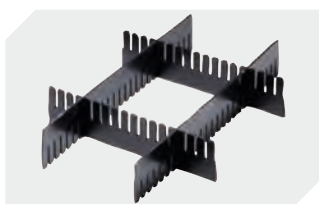

# Small parts containers KLT with ribbed base, with hinged two-part lid

## KLTD43270R | Accessories

**Locking systems BS**  
for small parts containers KLT  
**7-14434**

**Labels**  
W 210 x H 74 mm  
**43-14557**

**Transport dolly**  
polypropylene wheels  
L 620 x W 420 mm  
**43-1491**

**Slot-in divider strips**  
Material thickness 5 mm  
L 1150 x H 180 mm  
**7-15509**

**Security seals**  
for European size stacking containers  
XL and small parts containers KLT  
**9-16271**

**Slot-in divider strips**  
Material thickness 5 mm  
L 1150 x H 50 mm  
**43-18417**