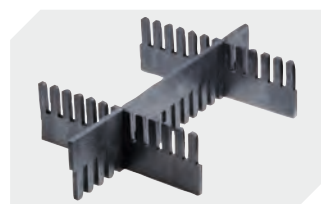

# Small parts containers KLT with ribbed base, with hinged two-part lid

**Slot-in divider strips**  
Material thickness 5 mm  
L 1150 x H 180 mm  
**7-15509**

**Security seals**  
for European size stacking containers  
XL and small parts containers KLT  
**9-16271**

**Slot-in divider strips**  
Material thickness 5 mm  
L 1150 x H 50 mm  
**43-18417**

**Slot-in divider strips**  
Material thickness 5 mm  
L 1150 x H 80 mm  
**43-18418**

**Slot-in divider strips**  
Material thickness 10 mm  
L 950 x H 55 mm  
**43-18419**

**Slot-in divider strips**  
Material thickness 10 mm  
L 950 x H 120 mm  
**43-18420**