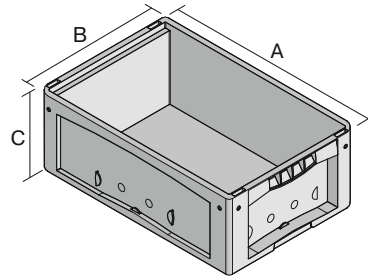

Small parts containers KLT with ribbed base, with hinged two-part lid  
**KLTD43270R** | Data sheet

Pos. Dimensions, Tolerances as specified in DIN 16901

A	Outside length top	400 mm
B	Outside width top	300 mm
C	Height	288 mm

Features	*Load capacity as specified in EN 13117
Proper weight	2.16 kg
*Stacking load	300 kg
*Load capacity	50 kg
Volume	20 Litres
Warranty	5 year BITO QUALITY
ESD	ESD version upon request
Temperature range	-20°C to +90°C
Food safety	✓
Material	PP
Stock item	-
Pcs/pack	1
Colour	turquoise
Ref. no.	9-16804

Dimensions, Tolerances as specified in DIN 16901	
Outside length top	400 mm
Outside width top	300 mm
Height	288 mm
Inside length top	341 mm
Inside width top	268 mm
Inside height	250 mm

Other colours / special colours on request

**Transport dolly**  
rubber wheels  
L 620 x W 420 mm  
**43-21883**

**Document pockets**  
self-adhesive  
3 sides open  
L 175 x W 105 mm  
**6-5031**

Information & Service  
**www.bitto.com**

**BITO**  
STORAGE  
SYSTEMS