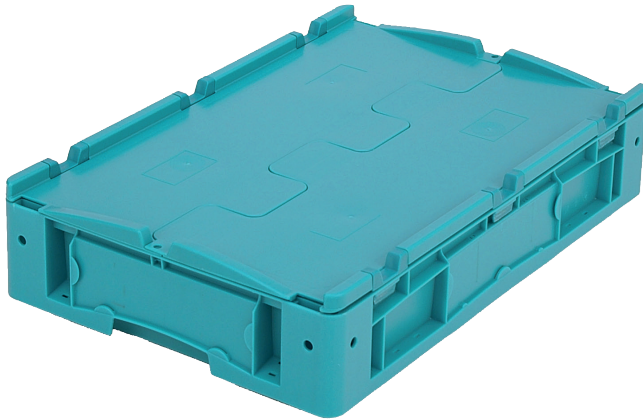

# Small parts containers KLT with double base, with hinged two-part lid

## KLTD64120D | Data sheet

Pos. Dimensions, Tolerances as specified in DIN 16901

Pos.	Dimensions, Tolerances as specified in DIN 16901	
A	Outside length top	600 mm
B	Outside width top	400 mm
C	Height	138 mm

Product features	*Load capacity as specified in EN 13117
Weight	3.15 kg
*Stacking load	500 kg
*Load capacity	75 kg
Volume	16 litres
Warranty	5 year BITO QUALITY
ESD	ESD version upon request
Temperature range	-20°C to +60°C
Food safety	✓
Material	PP
Stock item	✓
Pcs/pack	1
colour	turquoise
Ref. no.	9-18101