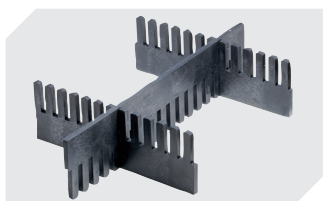

**Slot-in divider strips**  
Material thickness 5 mm  
L 1150 x H 180 mm  
**7-15509**

**Security seals**  
for European size stacking containers  
XL and small parts containers KLT  
**9-16271**

**Slot-in divider strips**  
Material thickness 5 mm  
L 1150 x H 50 mm  
**43-18417**

**Slot-in divider strips**  
Material thickness 5 mm  
L 1150 x H 80 mm  
**43-18418**

**Slot-in divider strips**  
Material thickness 10 mm  
L 950 x H 55 mm  
**43-18419**

**Slot-in divider strips**  
Material thickness 10 mm  
L 950 x H 120 mm  
**43-18420**