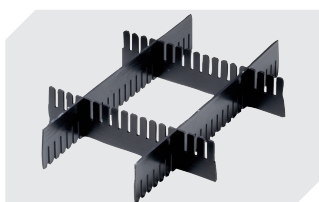

# Small parts containers KLT with double base, with hinged two-part lid

## KLTD64120D | Accessories

**Locking systems BS**  
for small parts containers KLT  
**7-14434**

**Labels**  
W 210 x H 74 mm  
**43-14557**

**Transport dolly**  
polypropylene wheels  
L 620 x W 420 mm  
**43-1491**

**Slot-in divider strips**  
Material thickness 5 mm  
L 1150 x H 180 mm  
**7-15509**

**Security seals**  
for European size stacking containers  
XL and small parts containers KLT  
**9-16271**

**Slot-in divider strips**  
Material thickness 5 mm  
L 1150 x H 50 mm  
**43-18417**