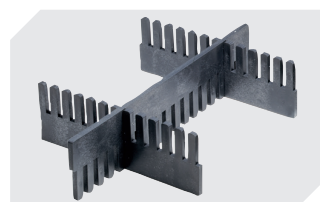

**Slot-in divider strips**  
Material thickness 5 mm  
L 1150 x H 180 mm  
**7-15509**

**Security seals**  
for European size stacking containers  
XL and small parts containers KLT  
**9-16271**

**Slot-in divider strips**  
Material thickness 5 mm  
L 1150 x H 50 mm  
**43-18417**

**Slot-in divider strips**  
Material thickness 5 mm  
L 1150 x H 80 mm  
**43-18418**

**Slot-in divider strips**  
Material thickness 10 mm  
L 950 x H 55 mm  
**43-18419**

**Slot-in divider strips**  
Material thickness 10 mm  
L 950 x H 120 mm  
**43-18420**