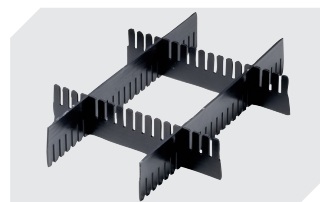

# Small parts containers KLT with double base, with hinged two-part lid

## KLTD64120D | Accessories

**Locking systems BS**  
for small parts containers KLT  
**7-14434**

**Labels**  
W 210 x H 74 mm  
**43-14557**

**Transport dolly**  
polypropylene wheels  
L 620 x W 420 mm  
**43-1491**

**Slot-in divider strips**  
Material thickness 5 mm  
L 1150 x H 180 mm  
**7-15509**

**Security seals**  
for European size stacking containers  
XL and small parts containers KLT  
**9-16271**

**Slot-in divider strips**  
Material thickness 5 mm  
L 1150 x H 50 mm  
**43-18417**