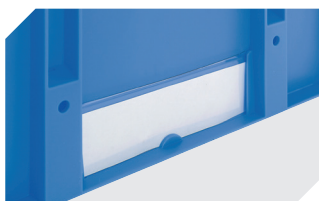

Label covers
for European size stacking containers
XL and small parts containers KLT
W 209 x H 67 mm
9-20053