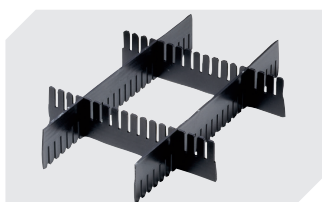

# Small parts containers KLT with double base, with hinged two-part lid

## KLTD64120D | Accessories

**Locking systems BS**  
for small parts containers KLT  
**7-14434**

**Labels**  
W 210 x H 74 mm  
**43-14557**

**Transport dolly**  
polypropylene wheels  
L 620 x W 420 mm  
**43-1491**

**Slot-in divider strips**  
Material thickness 5 mm  
L 1150 x H 180 mm  
**7-15509**

**Security seals**  
for European size stacking containers  
XL and small parts containers KLT  
**9-16271**

**Slot-in divider strips**  
Material thickness 5 mm  
L 1150 x H 50 mm  
**43-18417**