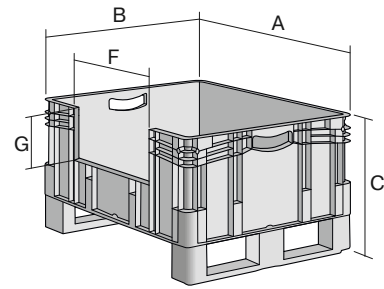

European size stacking containers XL, with long side pick opening and fork entry shoes

XL86526DKufe | Data sheet

Pos. Dimensions, Tolerances as specified in DIN 16901

Pos.	Dimensions, Tolerances as specified in DIN 16901	
A	Outside length top	800 mm
B	Outside width top	600 mm
C	Height	620 mm
F	Width of view and pick opening	459 mm
G	Height of view and pick opening	253 mm

Features	*Load capacity as specified in EN 13117
Proper weight	10.48 kg
*Stacking load	800 kg
*Load capacity	200 kg
Volume	206 Litres
ESD	ESD version upon request
Temperature range	-20°C to +90°C
Food safety	✓
Material	PP
Stock item	-
Pcs/pack	1
Colour	blue
Ref. no.	43-30254

Dimensions, Tolerances as specified in DIN 16901	
Outside length top	800 mm
Outside width top	600 mm
Height	620 mm
Inside length top	762 mm
Inside width top	562 mm
Inside height	501 mm
Pick opening W x H	459 x 253 mm