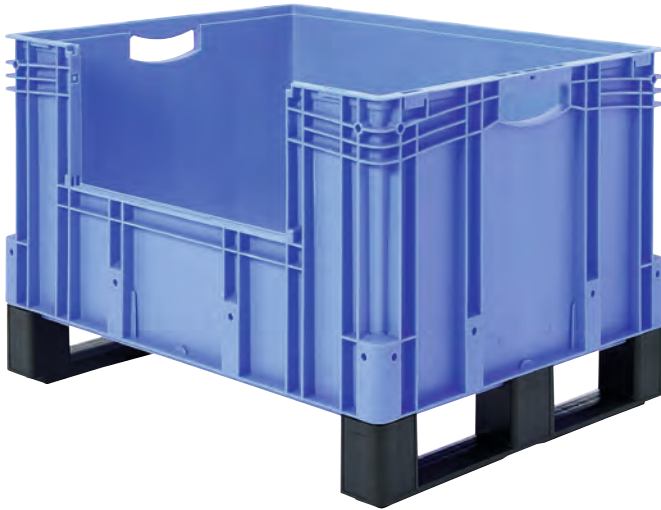

European size stacking containers XL, with long side pick opening and fork entry shoes

XL86526DKufe | Data sheet

Pos. Dimensions, Tolerances as specified in DIN 16901

Pos.	Dimensions, Tolerances as specified in DIN 16901	
A	Outside length top	800 mm
B	Outside width top	600 mm
C	Height	620 mm
F	Width of view and pick opening	459 mm
G	Height of view and pick opening	253 mm

Features	*Load capacity as specified in EN 13117
Proper weight	10.48 kg
*Stacking load	800 kg
*Load capacity	200 kg
Volume	206 Litres
ESD	ESD version upon request
Temperature range	-20°C to +90°C
Food safety	✓
Material	PP
Stock item	-
Pcs/pack	1
Colour	blue
Ref. no.	43-30254

Dimensions, Tolerances as specified in DIN 16901	
Outside length top	800 mm
Outside width top	600 mm
Height	620 mm
Inside length top	762 mm
Inside width top	562 mm
Inside height	501 mm
Pick opening W x H	459 x 253 mm

Other colours / special colours on request

Information & Service
www.bitto.com

BITO
 STORAGE
 SYSTEMS

European size stacking containers XL, with long side pick opening and fork entry shoes XL86526DKufe | Accessories