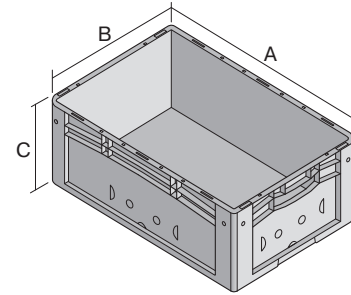

# European size stacking containers XL with ribbed base RX

## XL64121RX | Data sheet

Pos. Dimensions, tolerances as specified in DIN 16901

|   |                    |        |
|---|--------------------|--------|
| A | Outside length top | 600 mm |
| B | Outside width top  | 400 mm |
| C | Height             | 120 mm |

### Product features

|                   |                          |
|-------------------|--------------------------|
| Weight            | 1.69 kg                  |
| *Stacking load    | 300 kg                   |
| Volume            | 18 litres                |
| Warranty          | 5 year BITO QUALITY      |
| ESD               | ESD version upon request |
| Temperature range | -20°C to +80°C           |
| Food safety       | ✓                        |
| Material          | PP                       |
| Stock item        | ✓                        |
| Pcs/pack          | 1                        |
| colour            | blue                     |
| Ref. no.          | 43-30204                 |

### Dimensions, tolerances as specified in DIN 16901

|                    |        |
|--------------------|--------|
| Outside length top | 600 mm |
| Outside width top  | 400 mm |
| Height             | 120 mm |
| Inside length top  | 568 mm |
| Inside width top   | 368 mm |
| Inside length base | 559 mm |
| Inside width base  | 359 mm |
| Inside height      | 102 mm |