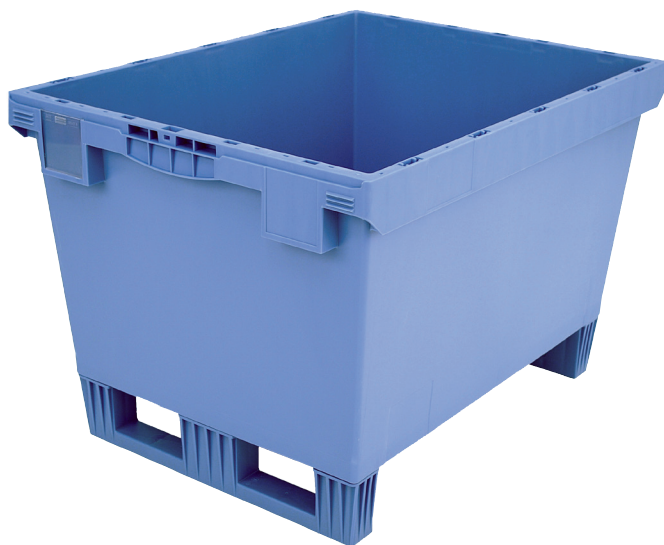

Multi-purpose containers MB with ribbed base, with ready-mounted runners

MB86421RKUFE | Data sheet

Pos. Dimensions, tolerances as specified in DIN 16901

Pos.	Dimensions, tolerances as specified in DIN 16901	
A	Outside length top	800 mm
B	Outside width top	600 mm
C	Height	523 mm
D	Base length outside	671 mm
E	Base width outside	490 mm

Product features	*Load capacity as specified in EN 13117
Weight	7.15 kg
*Load capacity	75 kg
Volume	151 litres
Warranty	5 year BITO QUALITY
ESD	ESD version upon request
Temperature range	-20°C to +90°C
Food safety	✓
Material	PP
Stock item	✓
Pcs/pack	1
colour	dove blue
Ref. no.	6-15316

Other colours / special colours on request

Dimensions, tolerances as specified in DIN 16901	
Outside length top	800 mm
Outside width top	600 mm
Height	523 mm
Inside length top	742 mm
Inside width top	560 mm
Inside length base	682 mm
Inside width base	500 mm
Inside height	402 mm

Information & Service
www.bito.com

BITO
LAGERTECHNIK