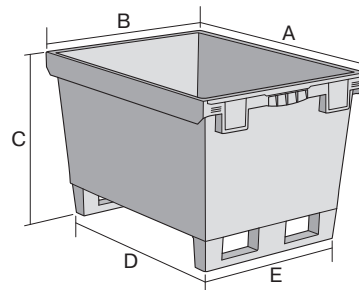

# Multi-purpose containers MB with ribbed base, with ready-mounted runners

## MB86421RKUFE | Data sheet

Pos. Dimensions, tolerances as specified in DIN 16901

Pos.	Dimensions, tolerances as specified in DIN 16901	
A	Outside length top	800 mm
B	Outside width top	600 mm
C	Height	523 mm
D	Base length outside	671 mm
E	Base width outside	490 mm

Product features	*Load capacity as specified in EN 13117
Weight	7.15 kg
*Load capacity	75 kg
Volume	151 litres
Warranty	5 year BITO QUALITY
ESD	ESD version upon request
Temperature range	-20°C to +90°C
Food safety	✓
Material	PP
Stock item	✓
Pcs/pack	1
colour	dove blue
Ref. no.	6-15316

Other colours / special colours on request

Dimensions, tolerances as specified in DIN 16901	
Outside length top	800 mm
Outside width top	600 mm
Height	523 mm
Inside length top	742 mm
Inside width top	560 mm
Inside length base	682 mm
Inside width base	500 mm
Inside height	402 mm