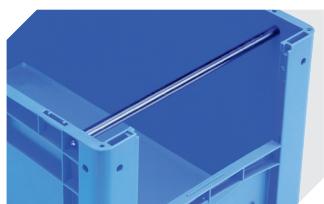

Handles
for European size stacking containers XL
for European size stacking containers BN
L 267 mm
43-9409