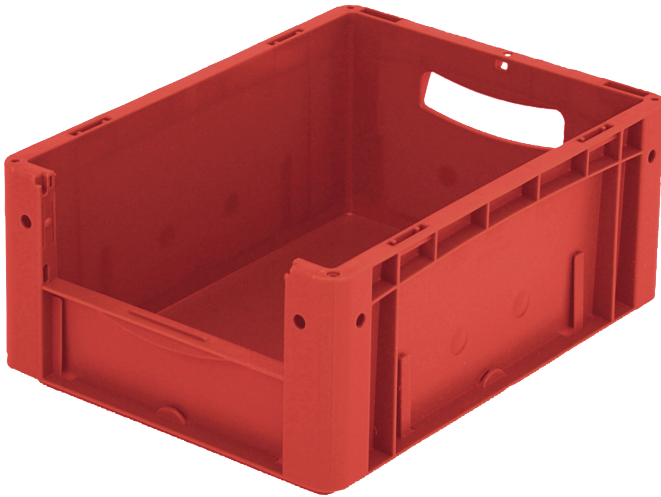

# European size stacking containers XL, with short side pick opening

## XL43174 | Data sheet

Pos. Dimensions, tolerances as specified in DIN 16901

Pos.	Dimensions, tolerances as specified in DIN 16901	
A	Outside length top	400 mm
B	Outside width top	300 mm
C	Height	170 mm
F	Width of view and pick opening	212 mm
G	Height of view and pick opening	81 mm

### Product features

Weight	0.93 kg
*Stacking load	200 kg
*Load capacity	15 kg
Volume	15 litres
Warranty	5 year BITO QUALITY
ESD	ESD version upon request
Temperature range	-20°C to +80°C
Food safety	✓
Material	PP
Stock item	-
Pcs/pack	1
colour	red
Ref. no.	43-14979

### Dimensions, tolerances as specified in DIN 16901

Outside length top	400 mm
Outside width top	300 mm
Height	170 mm
Inside length top	368 mm
Inside width top	268 mm
Inside height	167 mm
Pick opening W x H	212 x 81 mm