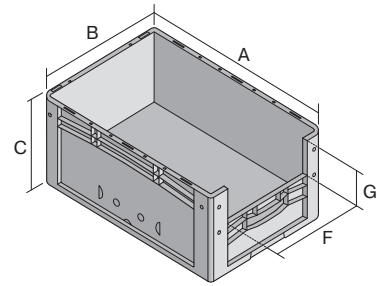

# European size stacking containers XL, with short side pick opening

## XL43174 | Data sheet

Pos. Dimensions, tolerances as specified in DIN 16901

Pos.	Dimensions, tolerances as specified in DIN 16901	
A	Outside length top	400 mm
B	Outside width top	300 mm
C	Height	170 mm
F	Width of view and pick opening	212 mm
G	Height of view and pick opening	81 mm

### Product features

Weight	0.93 kg
*Stacking load	200 kg
*Load capacity	15 kg
Volume	15 litres
Warranty	5 year BITO QUALITY
ESD	ESD version upon request
Temperature range	-20°C to +80°C
Food safety	✓
Material	PP
Stock item	-
Pcs/pack	1
colour	red
Ref. no.	43-14979

### Dimensions, tolerances as specified in DIN 16901

Outside length top	400 mm
Outside width top	300 mm
Height	170 mm
Inside length top	368 mm
Inside width top	268 mm
Inside height	167 mm
Pick opening W x H	212 x 81 mm