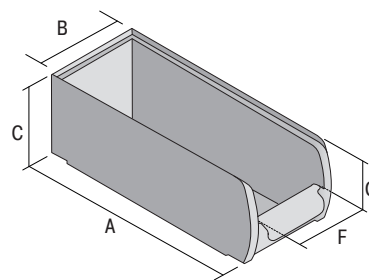

C-item bins CTB, polypropylene (PP), dove blue

CTB41514 | Data sheet

Pos. Dimensions, tolerances as specified in DIN 16901

Pos.	Dimensions, tolerances as specified in DIN 16901	
A	Outside length top	400 mm
B	Outside width top	156 mm
C	Height	140 mm

Product features	*Load capacity as specified in EN 13117
Weight	0.60 kg
*Stacking load	100 kg
*Load capacity	15 kg
Volume	5.7 litres
Warranty	5 year BITO QUALITY
ESD	No
Temperature range	-20°C to +80°C
Food safety	✓
Material	PP
Stock item	✓
Pcs/pack	12
colour	dove blue
Ref. no.	53-31316

Other colours / special colours on request

Dimensions, tolerances as specified in DIN 16901	
Outside length top	400 mm
Outside width top	156 mm
Height	140 mm
Inside length top	350 mm
Inside width top	127 mm
Inside height	129 mm