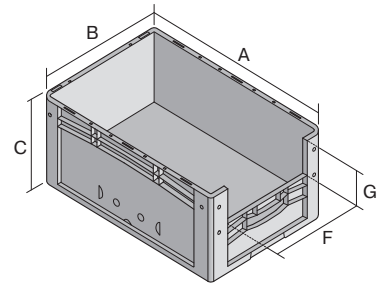

European size stacking containers XL, with short side pick opening

XL64424 | Data sheet

Pos. Dimensions, tolerances as specified in DIN 16901

Pos.	Dimensions, tolerances as specified in DIN 16901	
A	Outside length top	600 mm
B	Outside width top	400 mm
C	Height	420 mm
F	Width of view and pick opening	274 mm
G	Height of view and pick opening	206 mm

Product features	*Load capacity as specified in EN 13117
Weight	2.95 kg
*Stacking load	250 kg
*Load capacity	20 kg
Volume	82 litres
Warranty	5 year BITO QUALITY
ESD	ESD version upon request
Temperature range	-20°C to +90°C
Food safety	✓
Material	PP
Stock item	✓
Pcs/pack	1
colour	red
Ref. no.	43-14993

Other colours / special colours on request

Dimensions, tolerances as specified in DIN 16901	
Outside length top	600 mm
Outside width top	400 mm
Height	420 mm
Inside length top	568 mm
Inside width top	368 mm
Inside height	416 mm
Pick opening W x H	274 x 206 mm

Information & Service
www.bito.com

BITO
 LAGERTECHNIK

European size stacking containers XL, with short side pick opening **XL64424** | Accessories

Labels
suited for BITOBOX XL and KLT with a height of at least 170 mm
W 210 x H 74 mm
43-14557