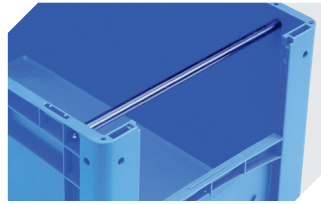

Information & Service
www.bito.com

BITO
 LAGERTECHNIK

European size stacking containers XL, with short side pick opening **XL64424** | Accessories

Labels
suited for BITOBOX XL and KLT with a height of at least 170 mm
W 210 x H 74 mm
43-14557

Insertable windows
for European size stacking containers XL
43-18586

Label covers
for European size stacking containers XL
and small parts containers KLT
W 209 x H 67 mm
9-20053

Drop-on lids
for European size stacking containers XL
L 600 x W 400 mm
43-20301

Grip closures
for European size stacking containers XL
with a height of 320 and 420 mm
43-31448

Handles
for European size stacking containers XL
for European size stacking containers BN
L 267 mm
43-9408